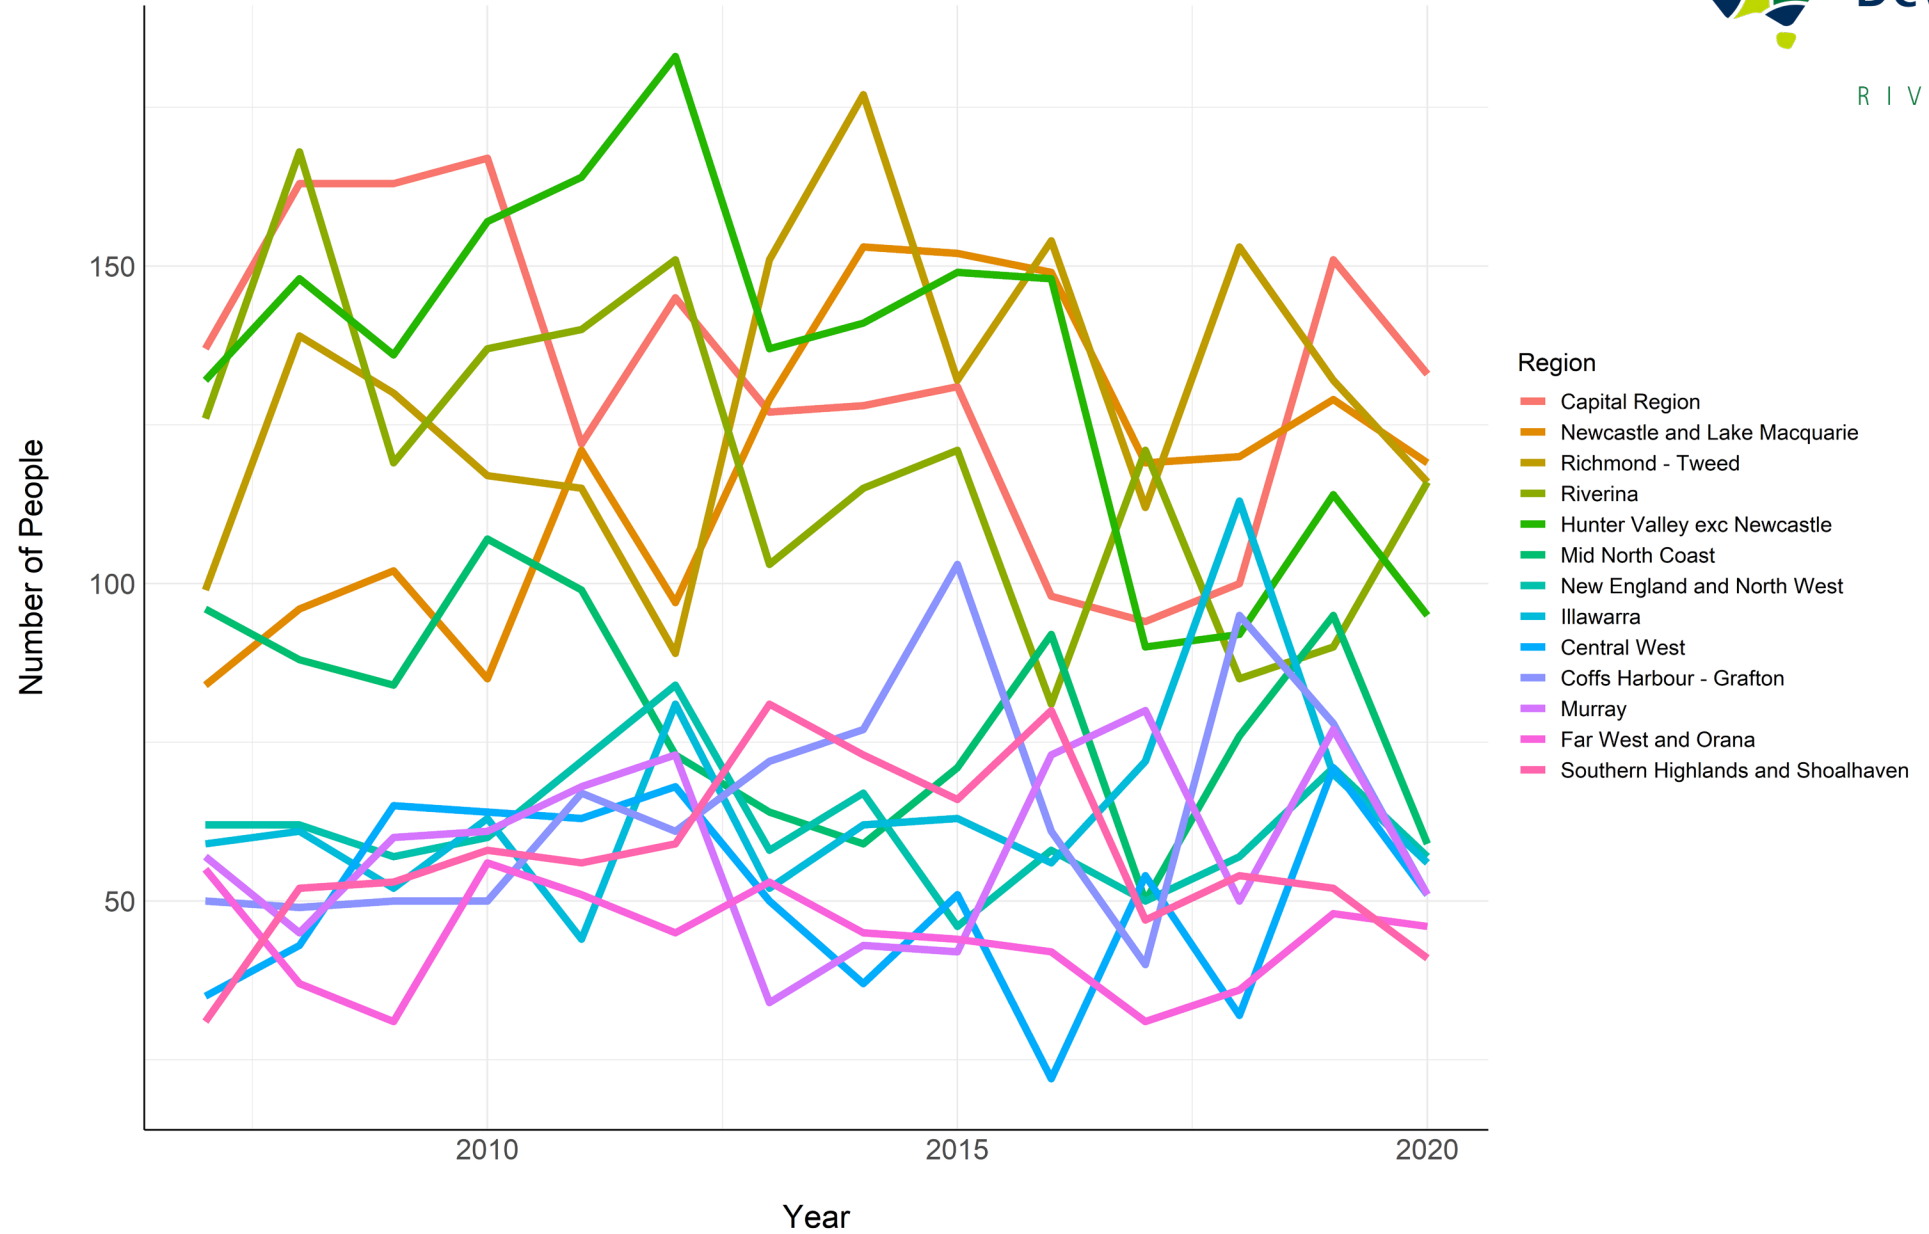

An Estimated 7476 people moved to
the Riverina in 2020.

Where did they move from?

Where are people coming to the Riverina from?

What regions are people coming to the Riverina from?

What regions in NSW are people coming to the Riverina from?

What cities are people coming to the Riverina from?

What regions do people from
Australia's capital cities move to?

What NSW Regions do people move to from cities around Australia?

What NSW Regions do people move to from Sydney?

What NSW Regions do people move to from Melbourne?

What NSW Regions do people move to from Brisbane?

What NSW Regions do people move to from Perth?

What NSW Regions do people move to from Adelaide?

What NSW Regions do people move to from Darwin?

What NSW Regions do people move to from Hobart?

What NSW Regions do people move to from Canberra?