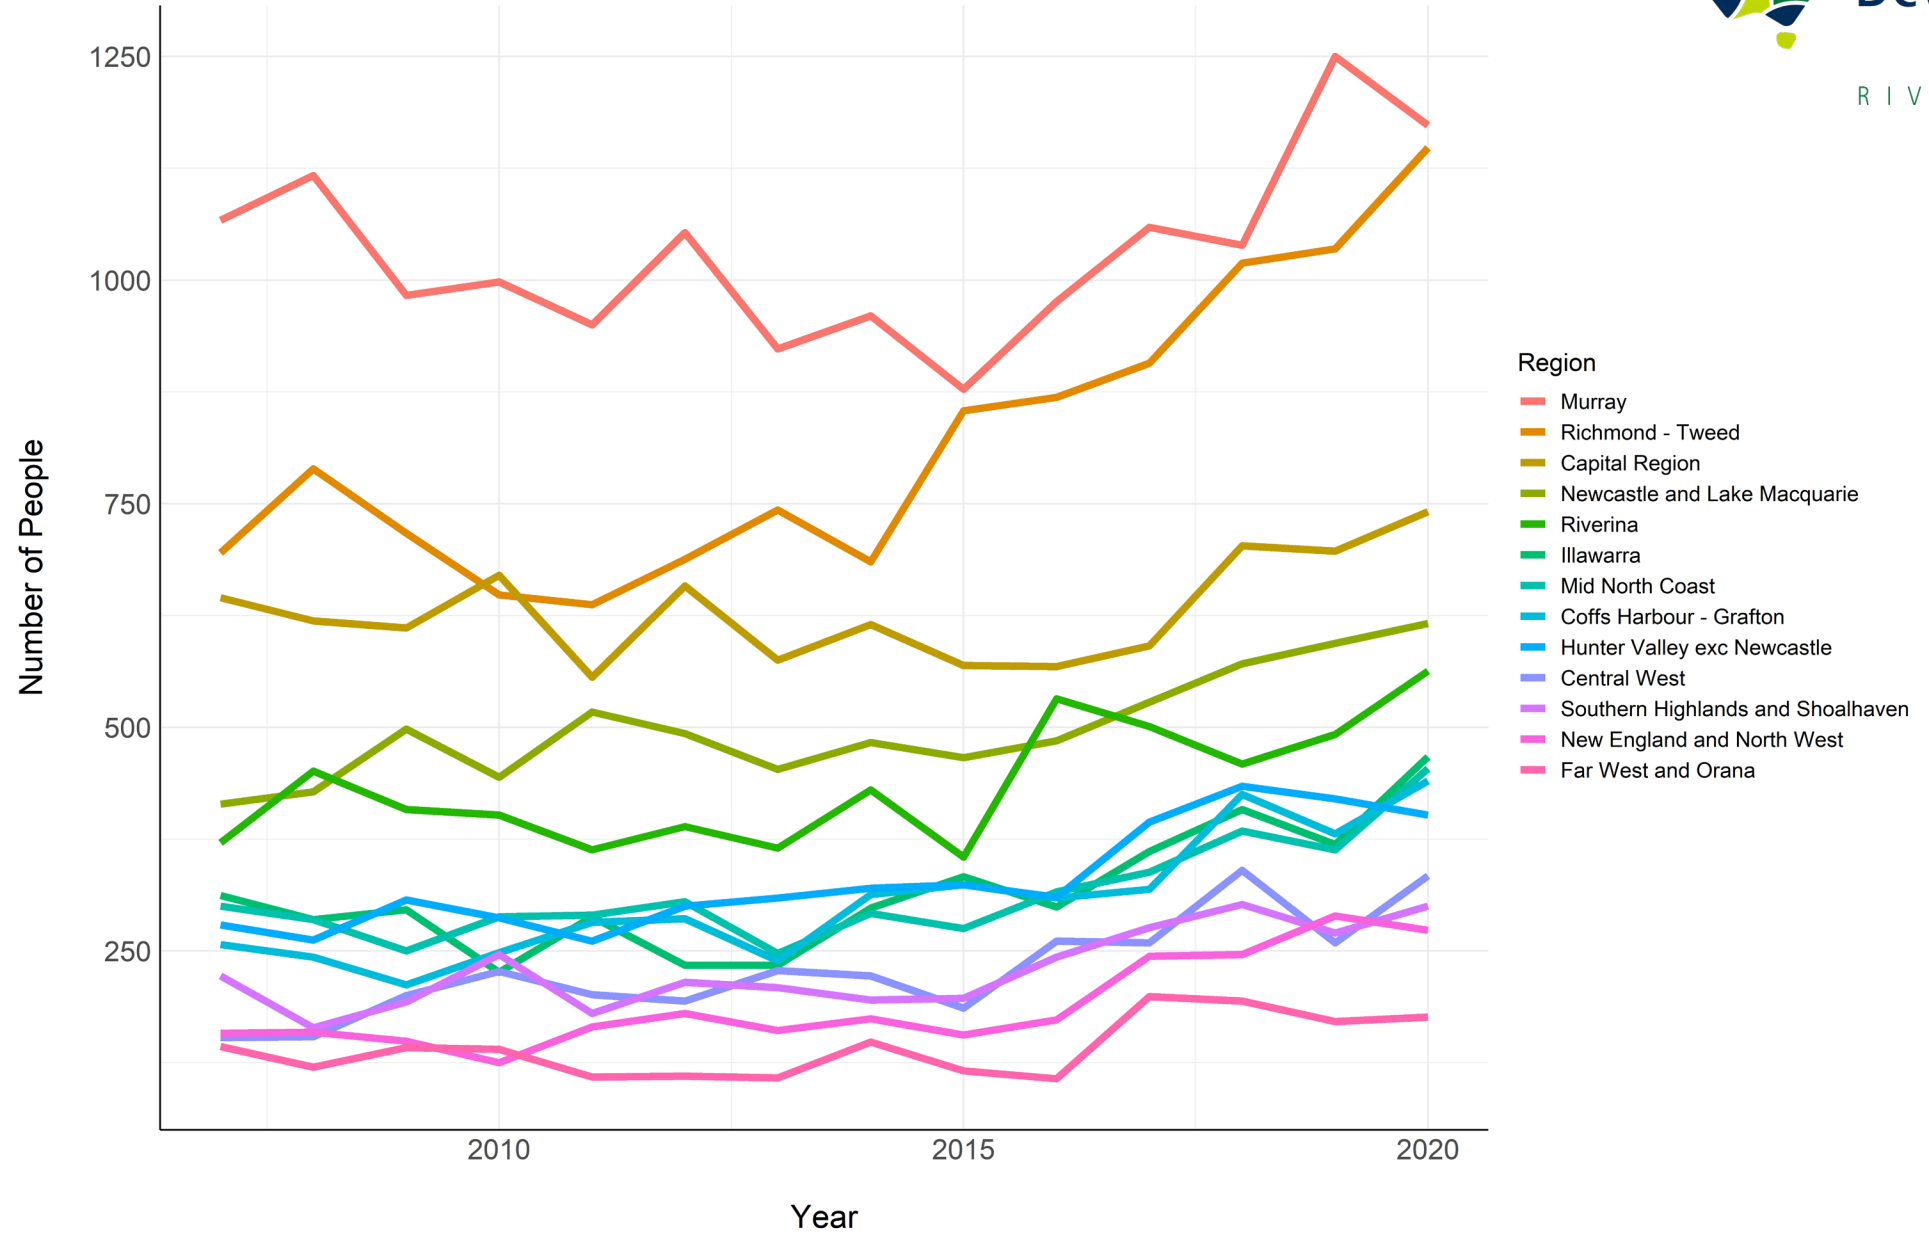

Regional Internal Migration Estimates In and Out of the Riverina from 2007 to 2020

Compiled by Regional Development Australia Riverina August 2021

Data Source: ABS.Stat [Regional Internal Migration Estimates](#)

An Estimated 7476 people moved to
the Riverina in 2020.

Where did they move from?

Where are people coming to the Riverina from?

What regions are people coming to the Riverina from?

What regions in NSW are people coming to the Riverina from?

What cities are people coming to the Riverina from?

What regions do people from
Australia's capital cities move to?

What NSW Regions do people move to from cities around Australia?

What NSW Regions do people move to from Sydney?

What NSW Regions do people move to from Melbourne?

What NSW Regions do people move to from Brisbane?

What NSW Regions do people move to from Perth?

What NSW Regions do people move to from Adelaide?

What NSW Regions do people move to from Darwin?