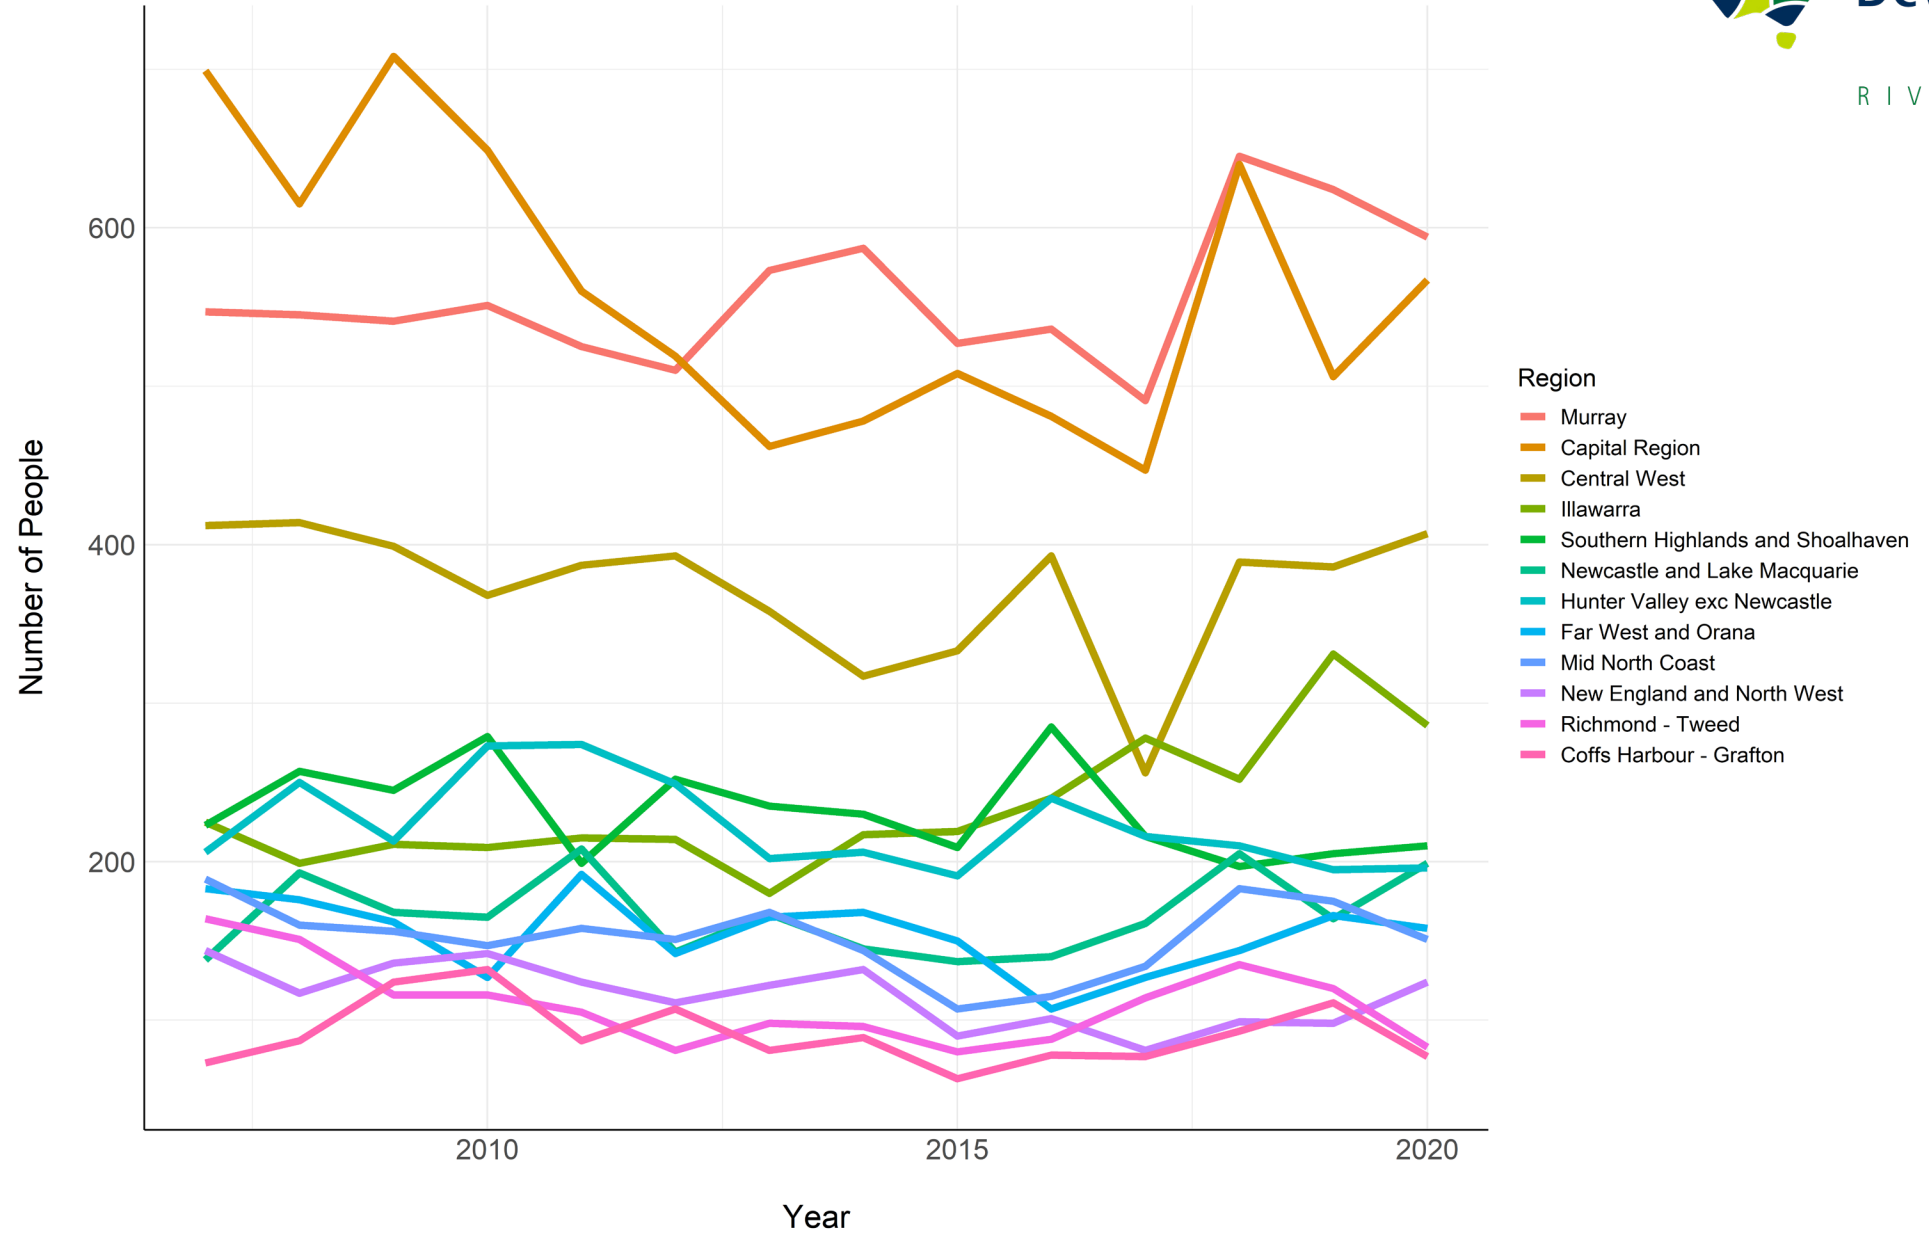

Regional Internal Migration Estimates In and Out of the Riverina from 2007 to 2020

Compiled by Regional Development Australia Riverina August 2021

Data Source: ABS.Stat [Regional Internal Migration Estimates](#)

Based on medicare and defence change of address data

Explanatory notes: [55 – 60](#)

Method Discussion Paper: <https://www.abs.gov.au/ausstats/abs@.nsf/mf/3405.0.55.001>

When people leave the Riverina,
where do they move to?

Where do people from the Riverina Move to?

The majority of people leaving the Riverina stay in Regional NSW.

Where in regional NSW do they move to?

Where in Regional NSW do people move to from the Riverina?

An Estimated 7476 people moved to
the Riverina in 2020.

Where did they move from?

Where are people coming to the Riverina from?

What regions are people coming to the Riverina from?

What regions in NSW are people coming to the Riverina from?