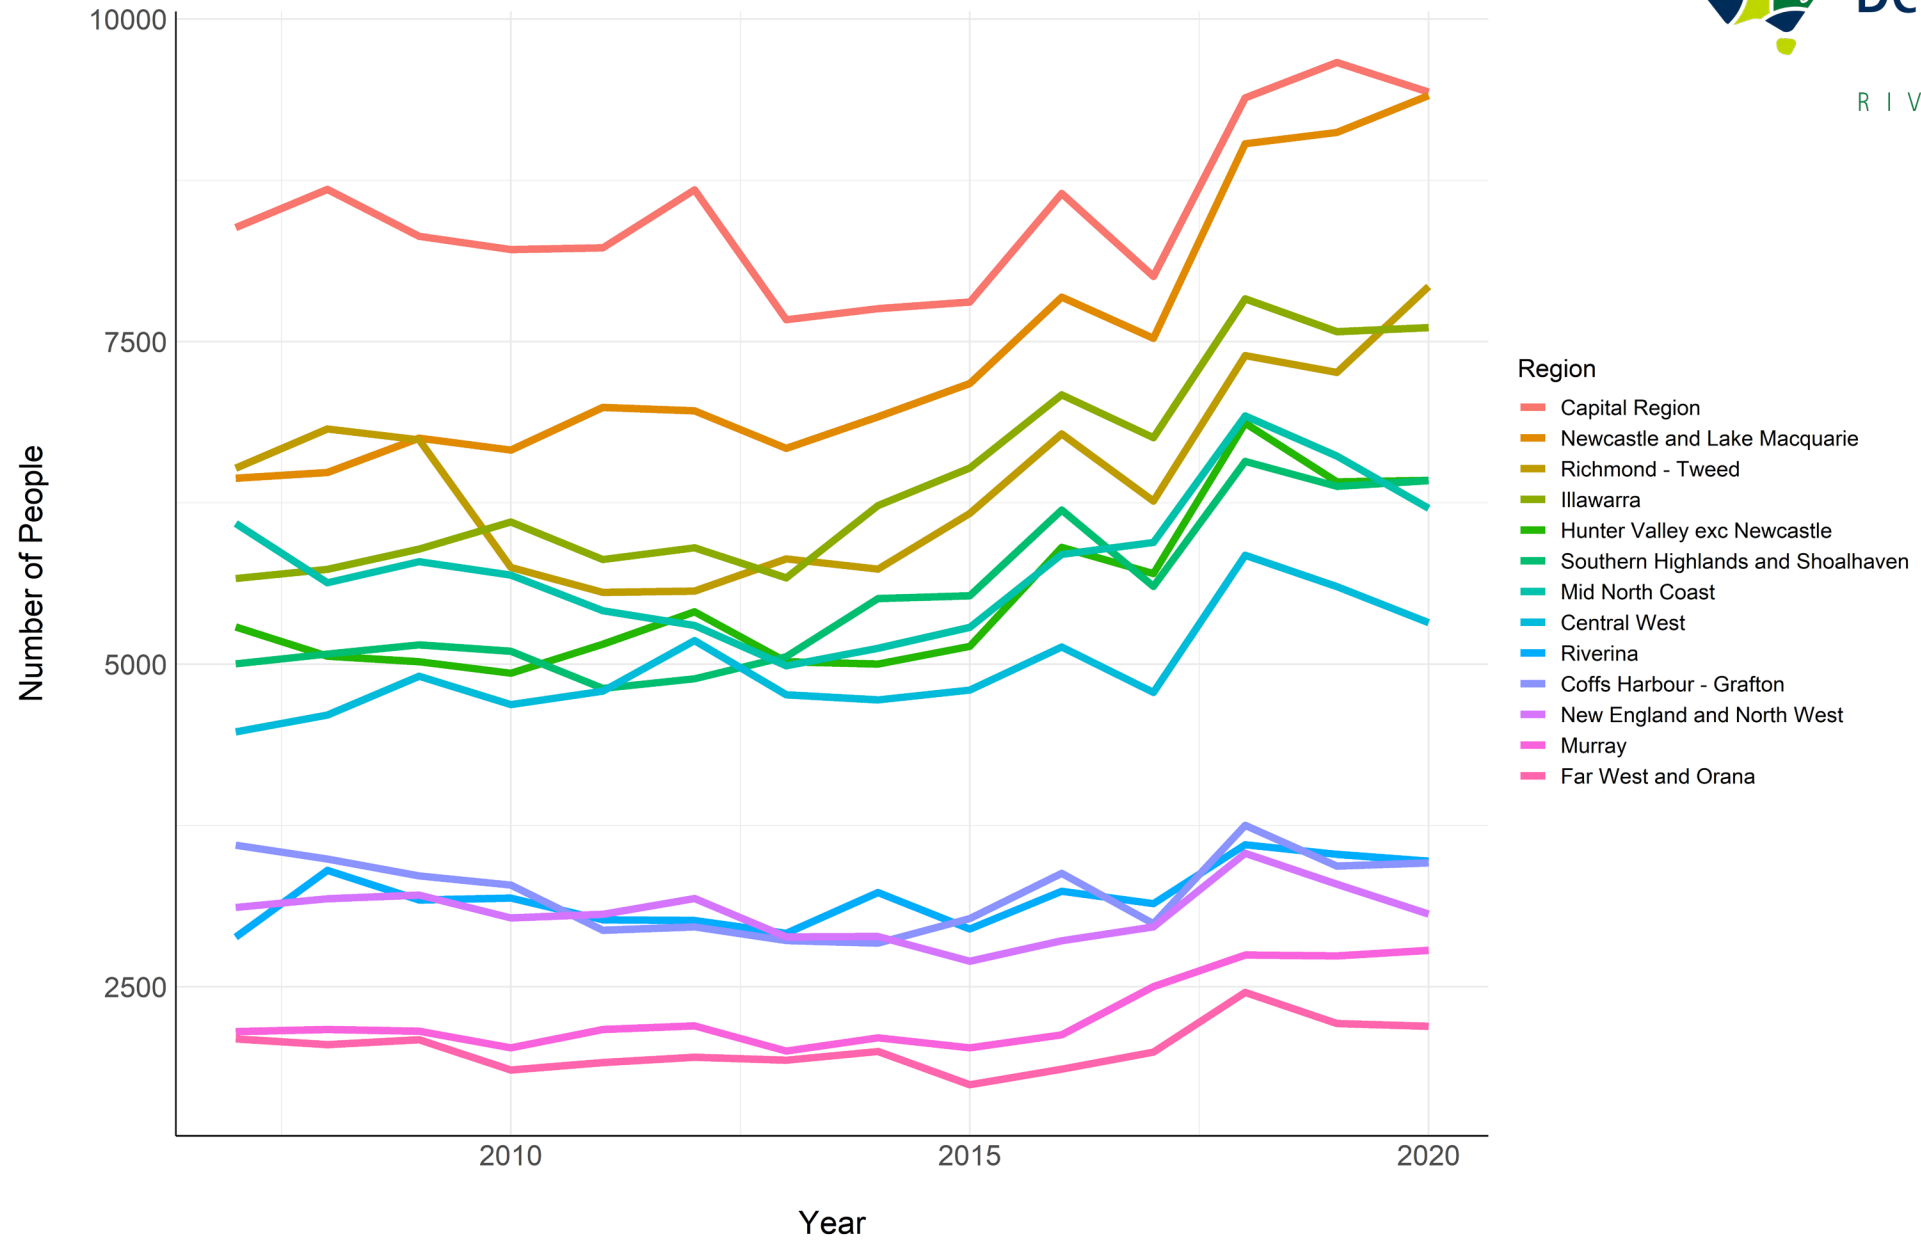

Regional Internal Migration Estimates In and Out of the Riverina from 2007 to 2020

Compiled by Regional Development Australia Riverina August 2021

Data Source: ABS.Stat [Regional Internal Migration Estimates](#)

Where do people from the Riverina Move to?

The majority of people leaving the Riverina stay in Regional NSW.

Where in regional NSW do they move to?

Where in Regional NSW do people move to from the Riverina?

An Estimated 7476 people moved to
the Riverina in 2020.

Where did they move from?

Where are people coming to the Riverina from?

What regions are people coming to the Riverina from?

What regions in NSW are people coming to the Riverina from?

What cities are people coming to the Riverina from?

What regions do people from
Australia's capital cities move to?

What NSW Regions do people move to from cities around Australia?

What NSW Regions do people move to from Sydney?