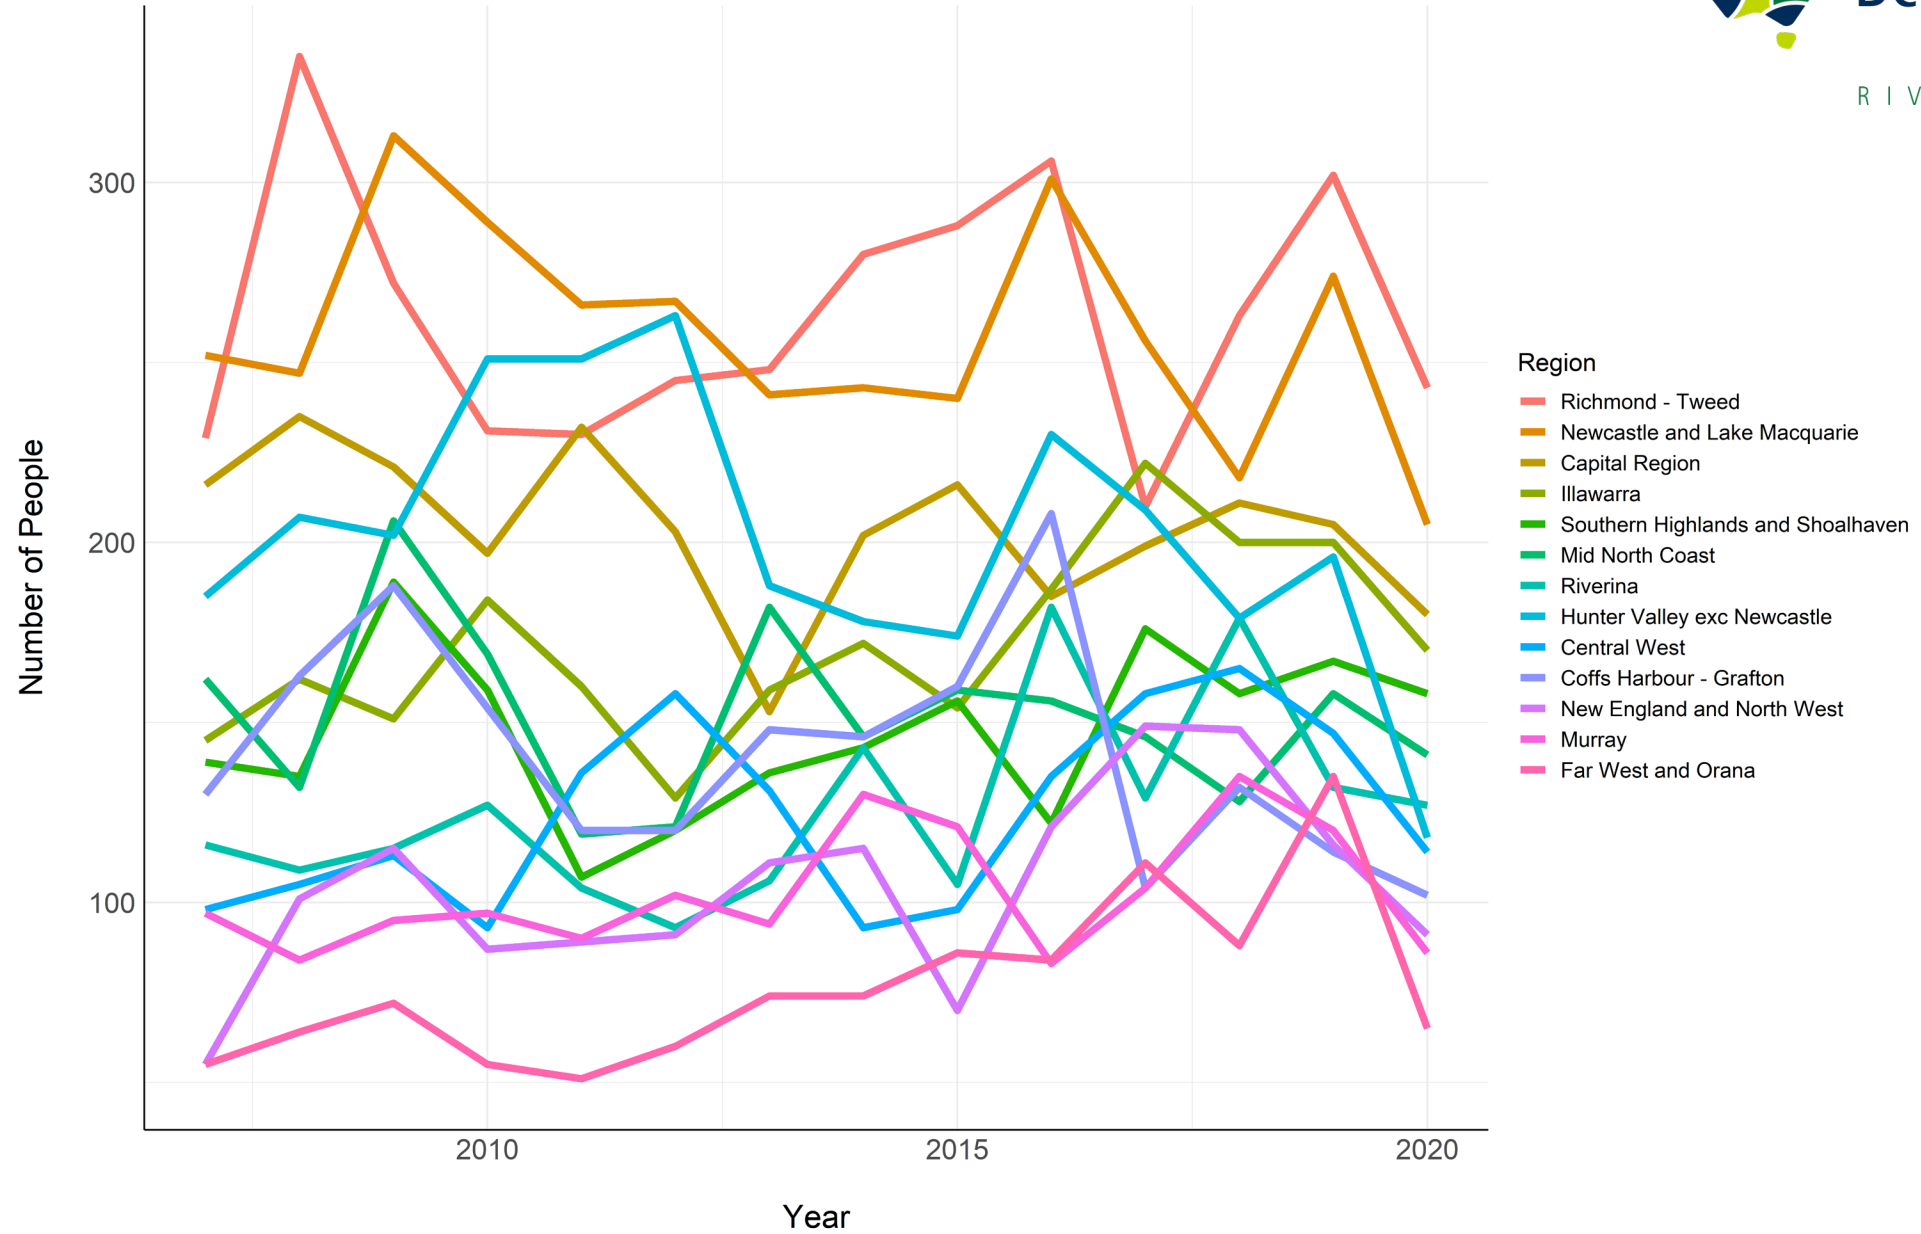

Where do people from the Riverina Move to?

The majority of people leaving the Riverina stay in Regional NSW.

Where in regional NSW do they move to?

Where in Regional NSW do people move to from the Riverina?

An Estimated 7476 people moved to
the Riverina in 2020.

Where did they move from?

Where are people coming to the Riverina from?

What regions are people coming to the Riverina from?

What regions in NSW are people coming to the Riverina from?

What cities are people coming to the Riverina from?

What regions do people from
Australia's capital cities move to?

What NSW Regions do people move to from cities around Australia?

What NSW Regions do people move to from Sydney?

What NSW Regions do people move to from Melbourne?

What NSW Regions do people move to from Brisbane?

What NSW Regions do people move to from Perth?

What NSW Regions do people move to from Adelaide?

What NSW Regions do people move to from Darwin?