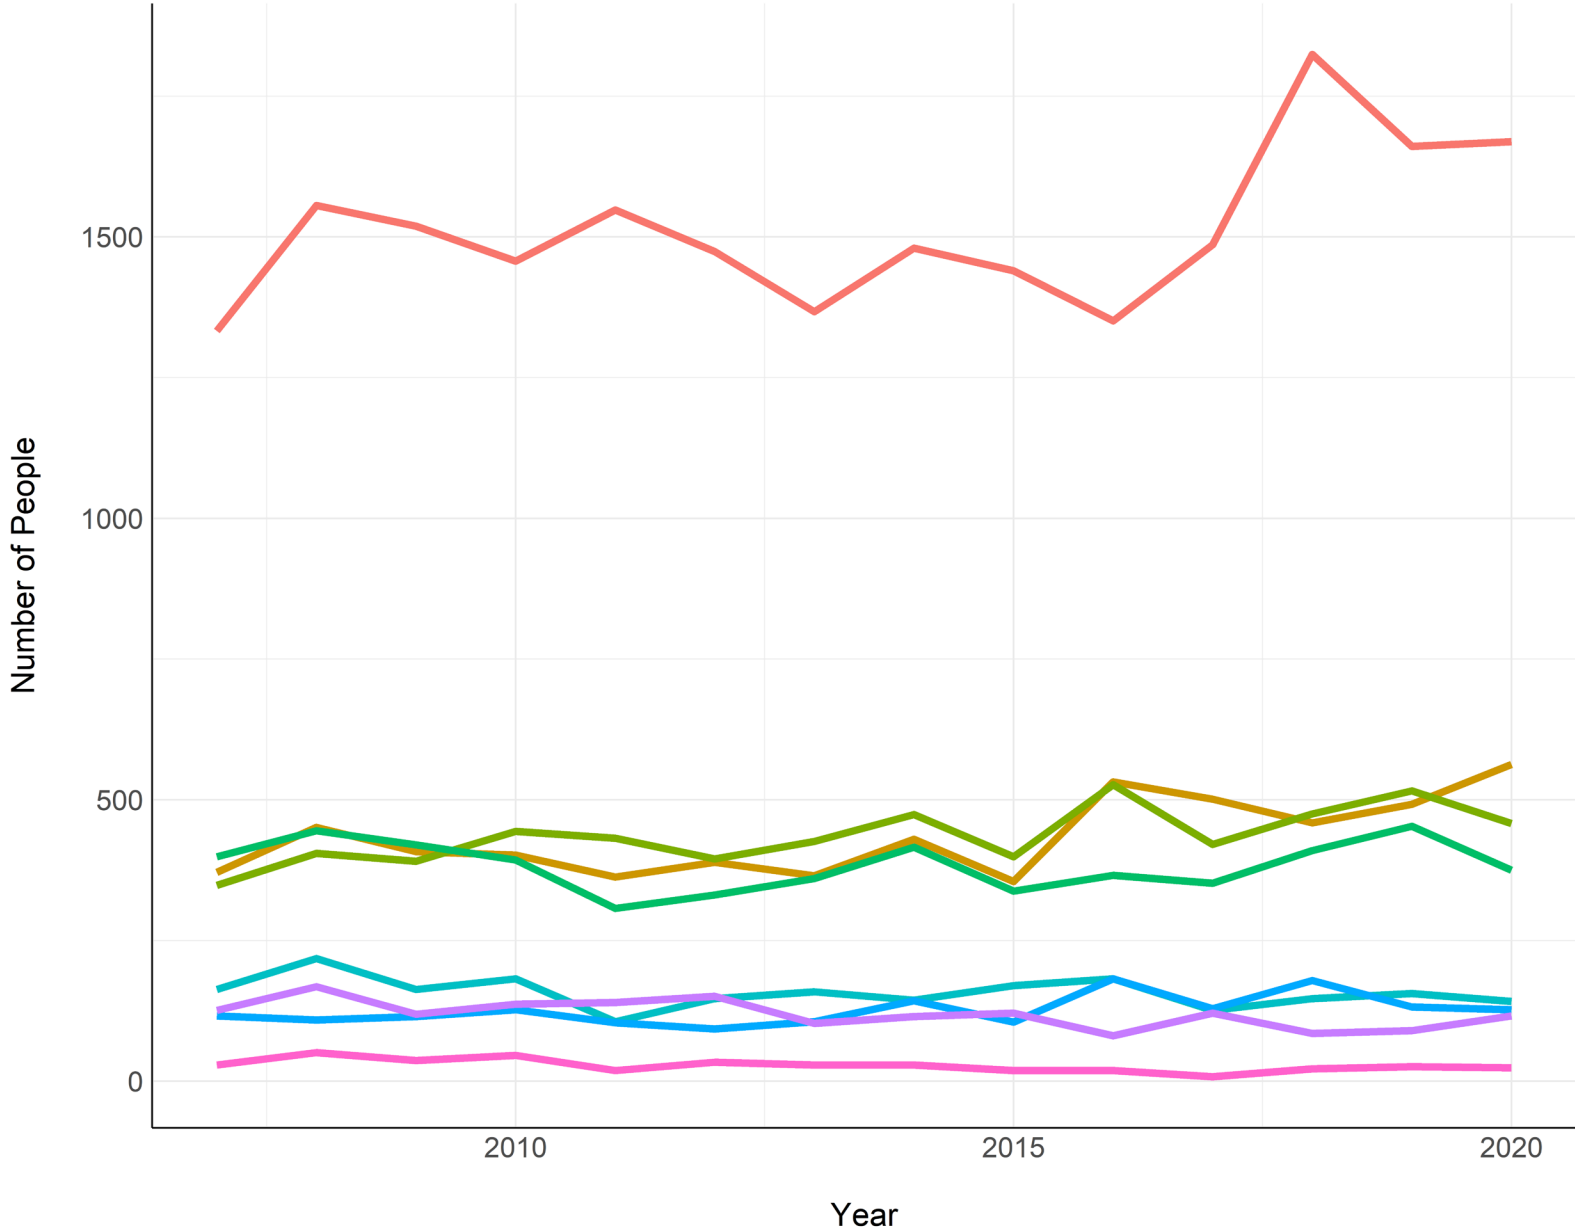

Regional Internal Migration Estimates In and Out of the Riverina from 2007 to 2020

Compiled by Regional Development Australia Riverina August 2021

Data Source: ABS.Stat [Regional Internal Migration Estimates](#)

Where do people from the Riverina Move to?

The majority of people leaving the Riverina stay in Regional NSW.

Where in regional NSW do they move to?

Where in Regional NSW do people move to from the Riverina?

An Estimated 7476 people moved to
the Riverina in 2020.

Where did they move from?

Where are people coming to the Riverina from?

What regions are people coming to the Riverina from?

What regions in NSW are people coming to the Riverina from?

What cities are people coming to the Riverina from?

What regions do people from
Australia's capital cities move to?

What NSW Regions do people move to from cities around Australia?

What NSW Regions do people move to from Sydney?