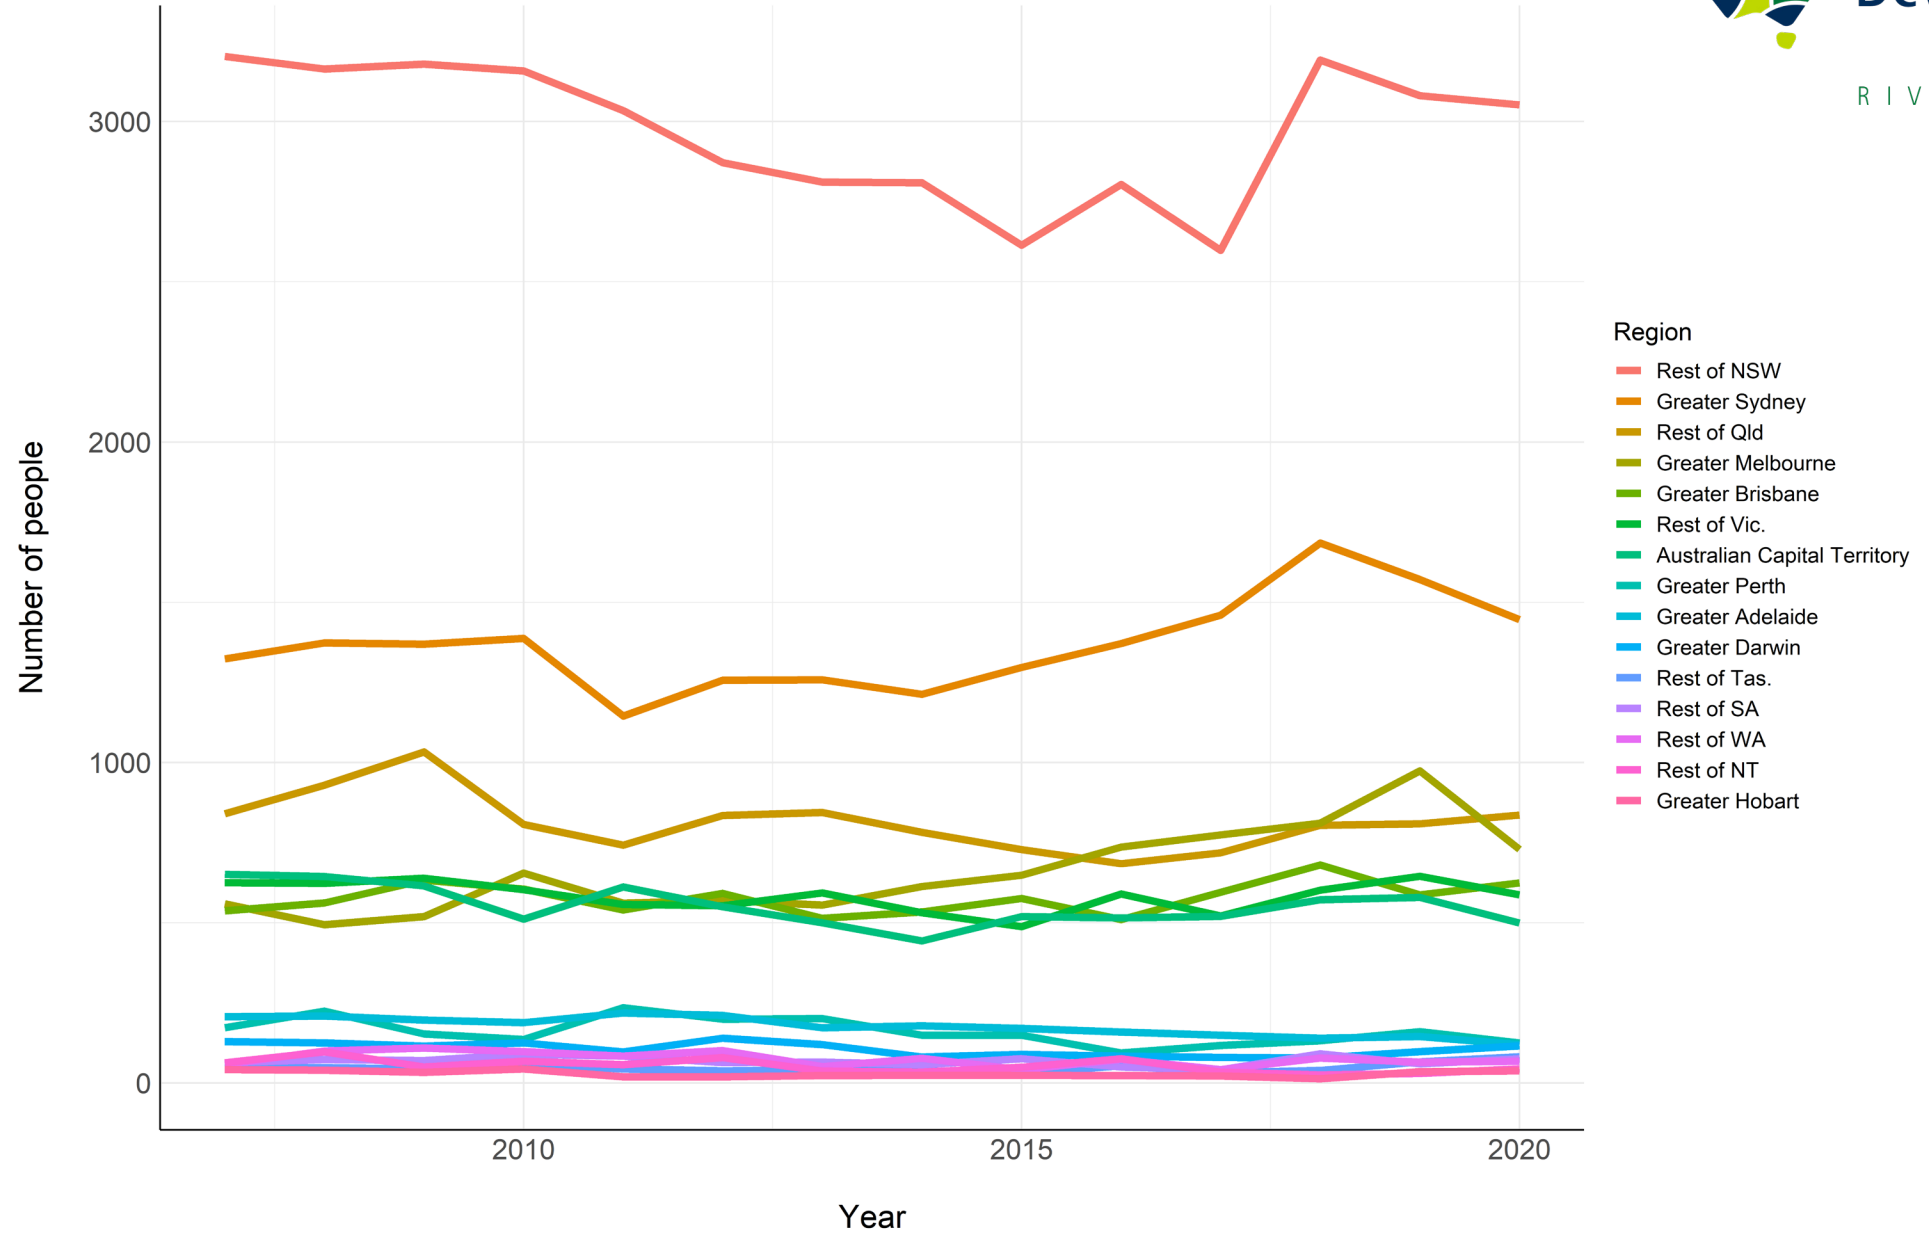

Regional Internal Migration Estimates In and Out of the Riverina from 2007 to 2020

Compiled by Regional Development Australia Riverina August 2021

Data Source: ABS.Stat [Regional Internal Migration Estimates](#)

Based on medicare and defence change of address data

Explanatory notes: [55 – 60](#)

Method Discussion Paper: <https://www.abs.gov.au/ausstats/abs@.nsf/mf/3405.0.55.001>

When people leave the Riverina,
where do they move to?

Where do people from the Riverina Move to?

The majority of people leaving the Riverina stay in Regional NSW.

Where in regional NSW do they move to?

Where in Regional NSW do people move to from the Riverina?

An Estimated 7476 people moved to
the Riverina in 2020.

Where did they move from?

Where are people coming to the Riverina from?

What regions are people coming to the Riverina from?

What regions in NSW are people coming to the Riverina from?