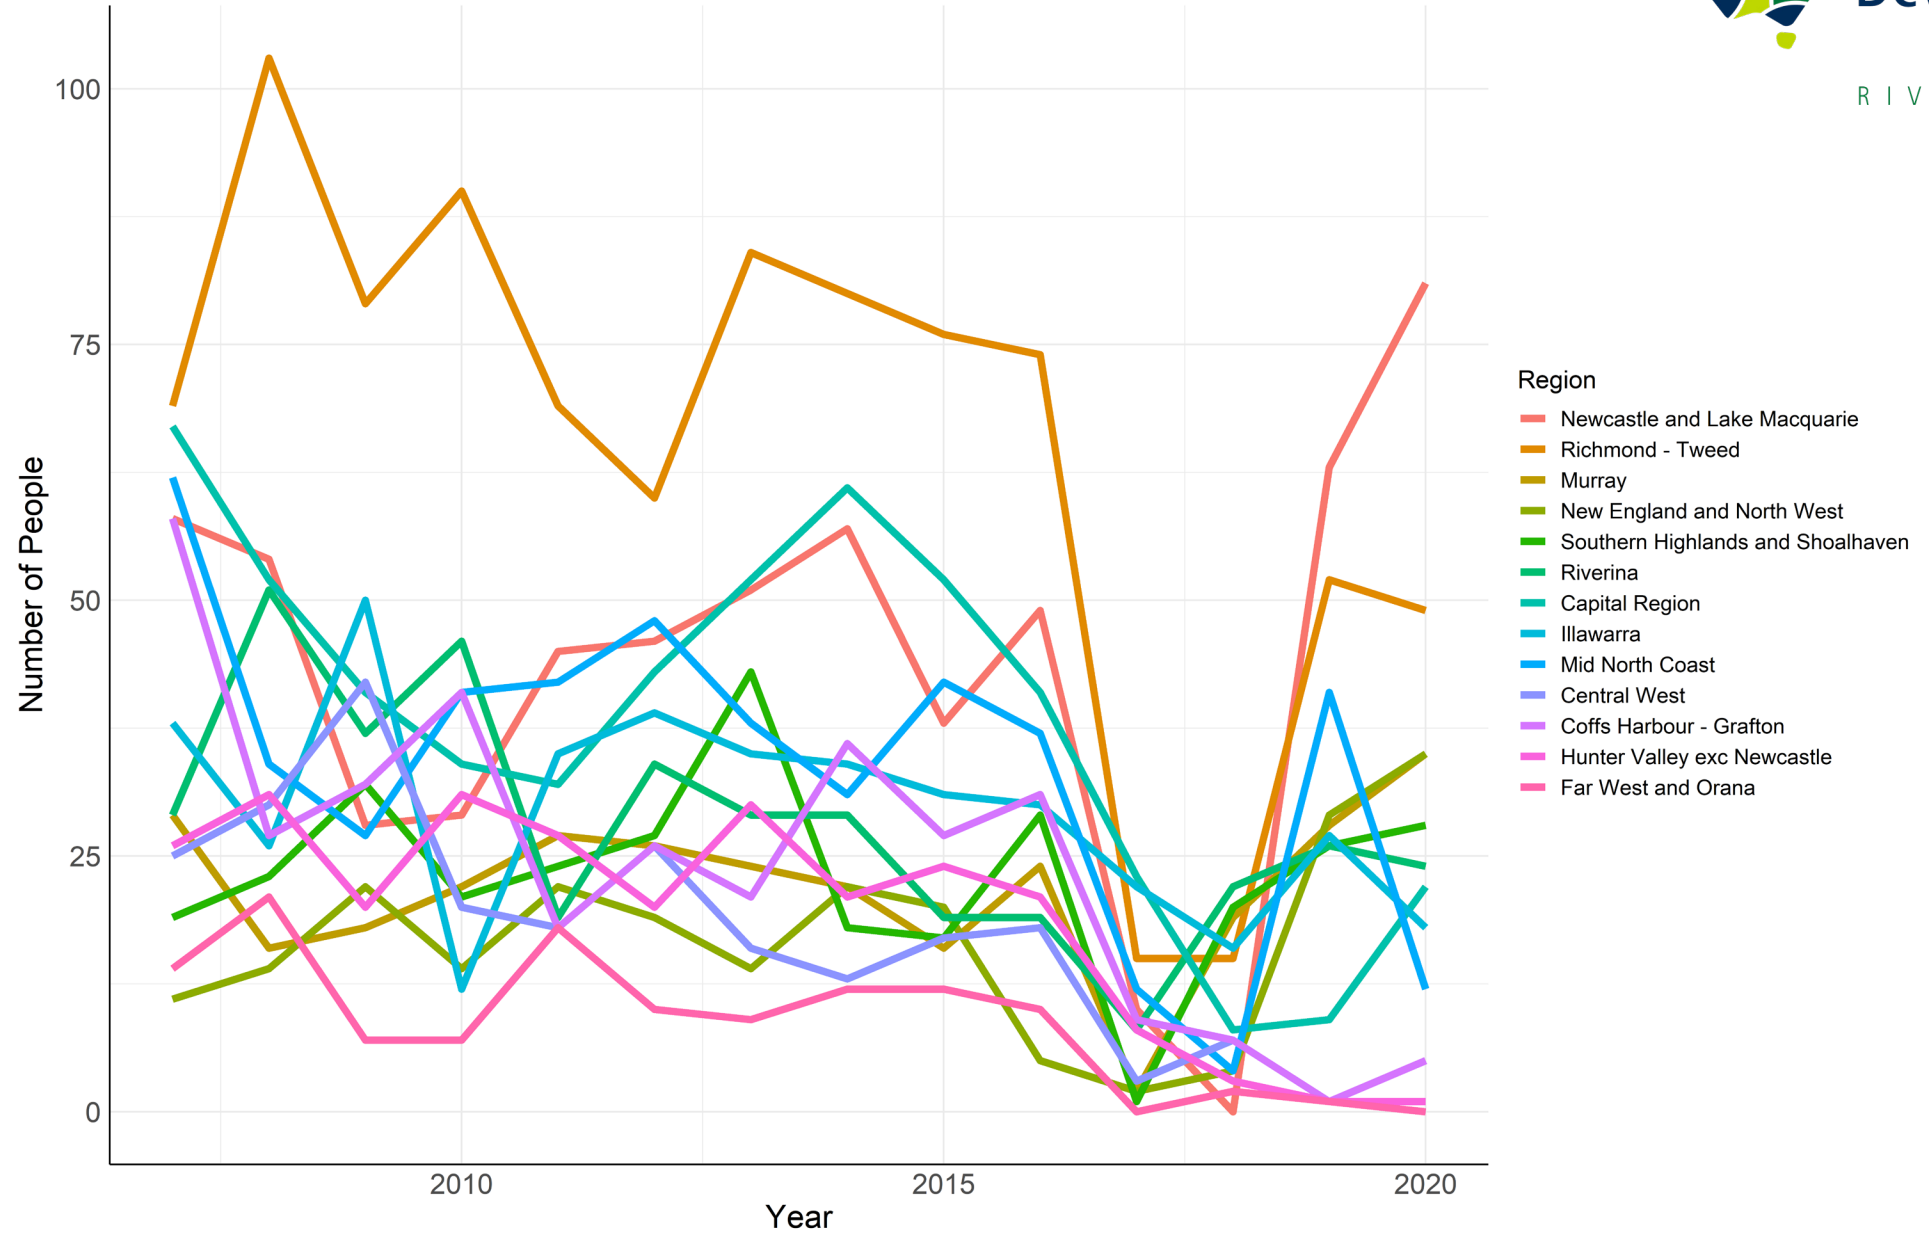

What NSW Regions do people move to from Hobart?