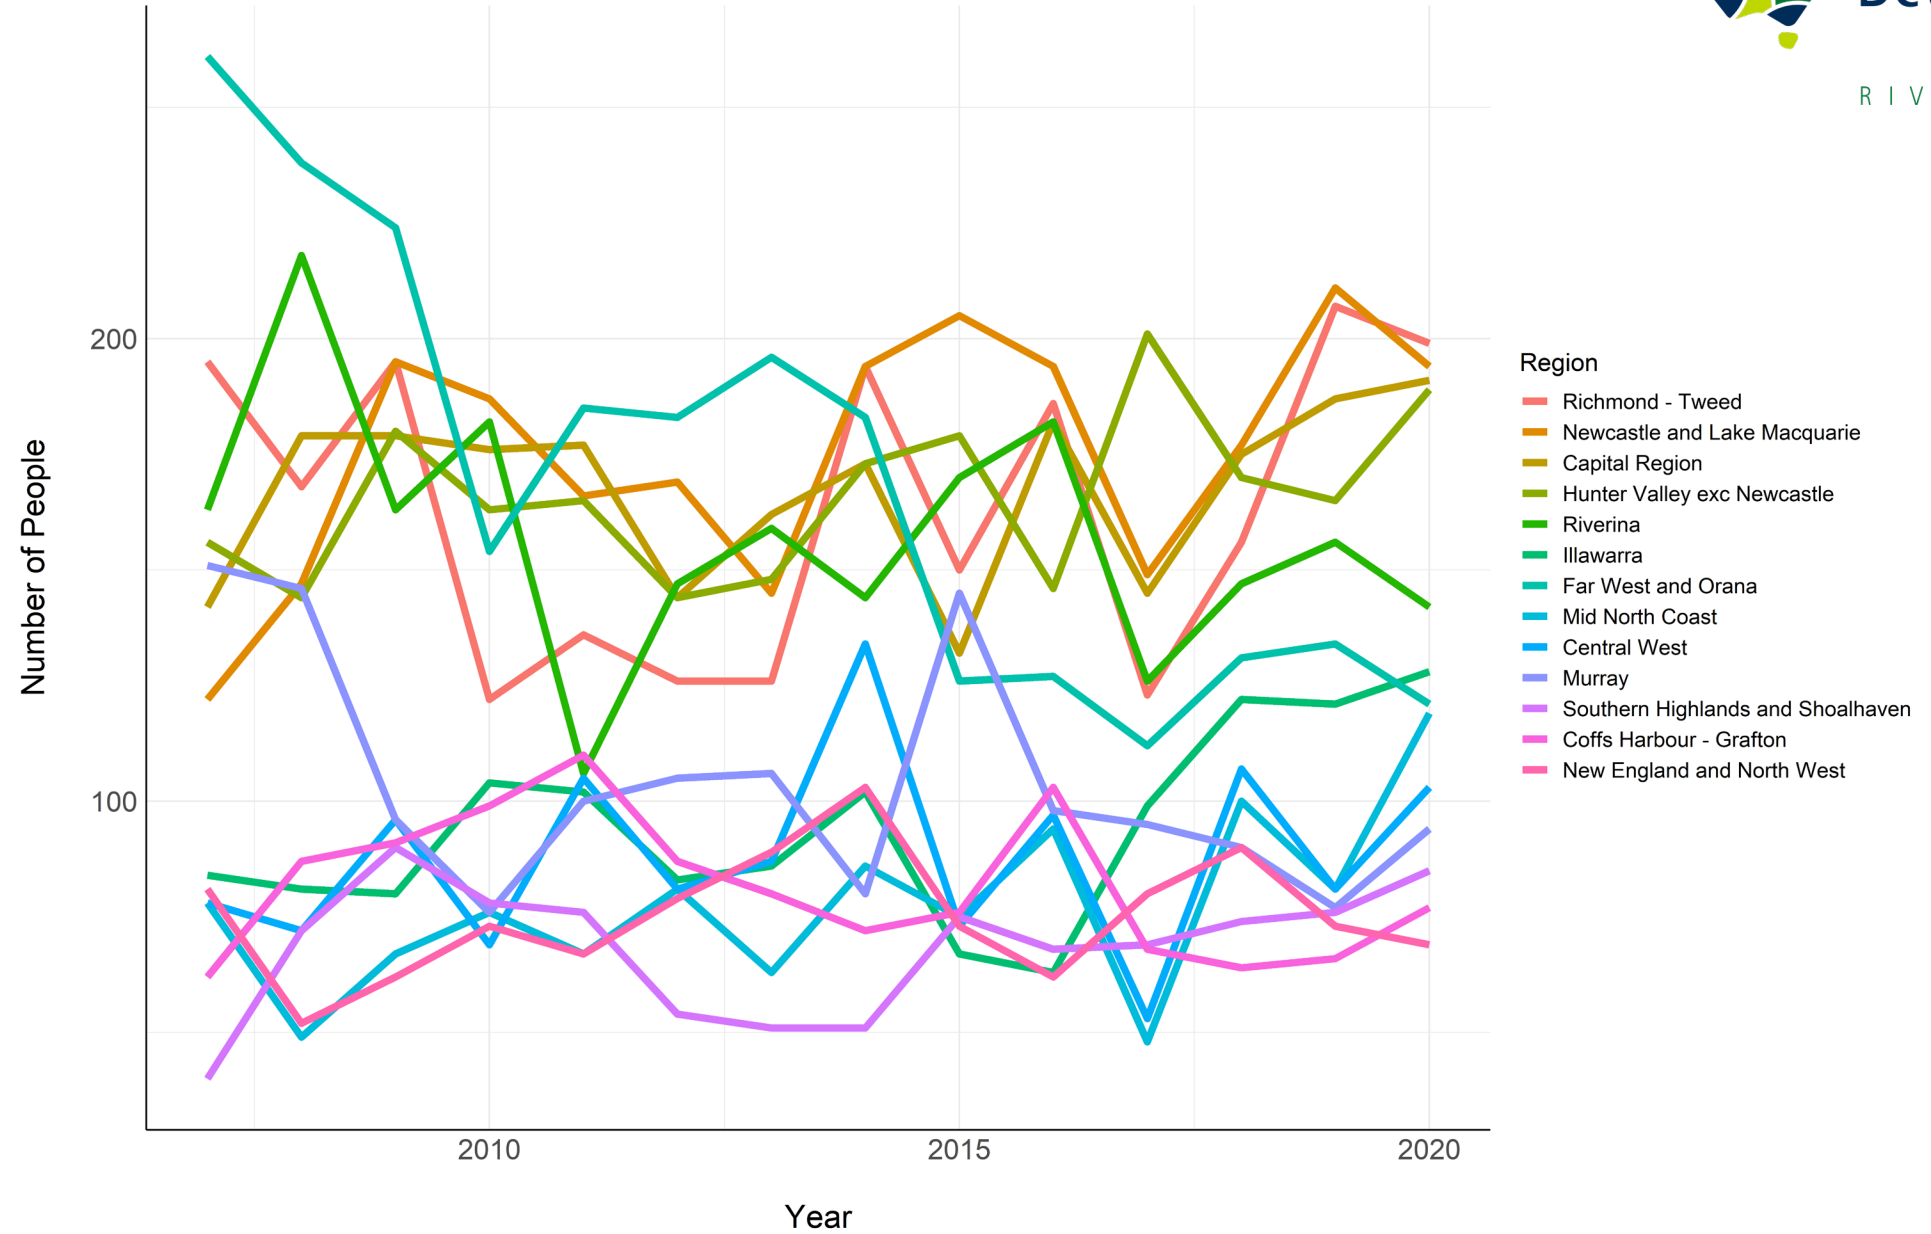

An Estimated 7476 people moved to
the Riverina in 2020.

Where did they move from?

Where are people coming to the Riverina from?

What regions are people coming to the Riverina from?

What regions in NSW are people coming to the Riverina from?

What cities are people coming to the Riverina from?

What regions do people from
Australia's capital cities move to?

What NSW Regions do people move to from cities around Australia?

What NSW Regions do people move to from Sydney?

What NSW Regions do people move to from Melbourne?

What NSW Regions do people move to from Brisbane?

What NSW Regions do people move to from Perth?

What NSW Regions do people move to from Adelaide?

What NSW Regions do people move to from Darwin?

What NSW Regions do people move to from Hobart?

What NSW Regions do people move to from Canberra?