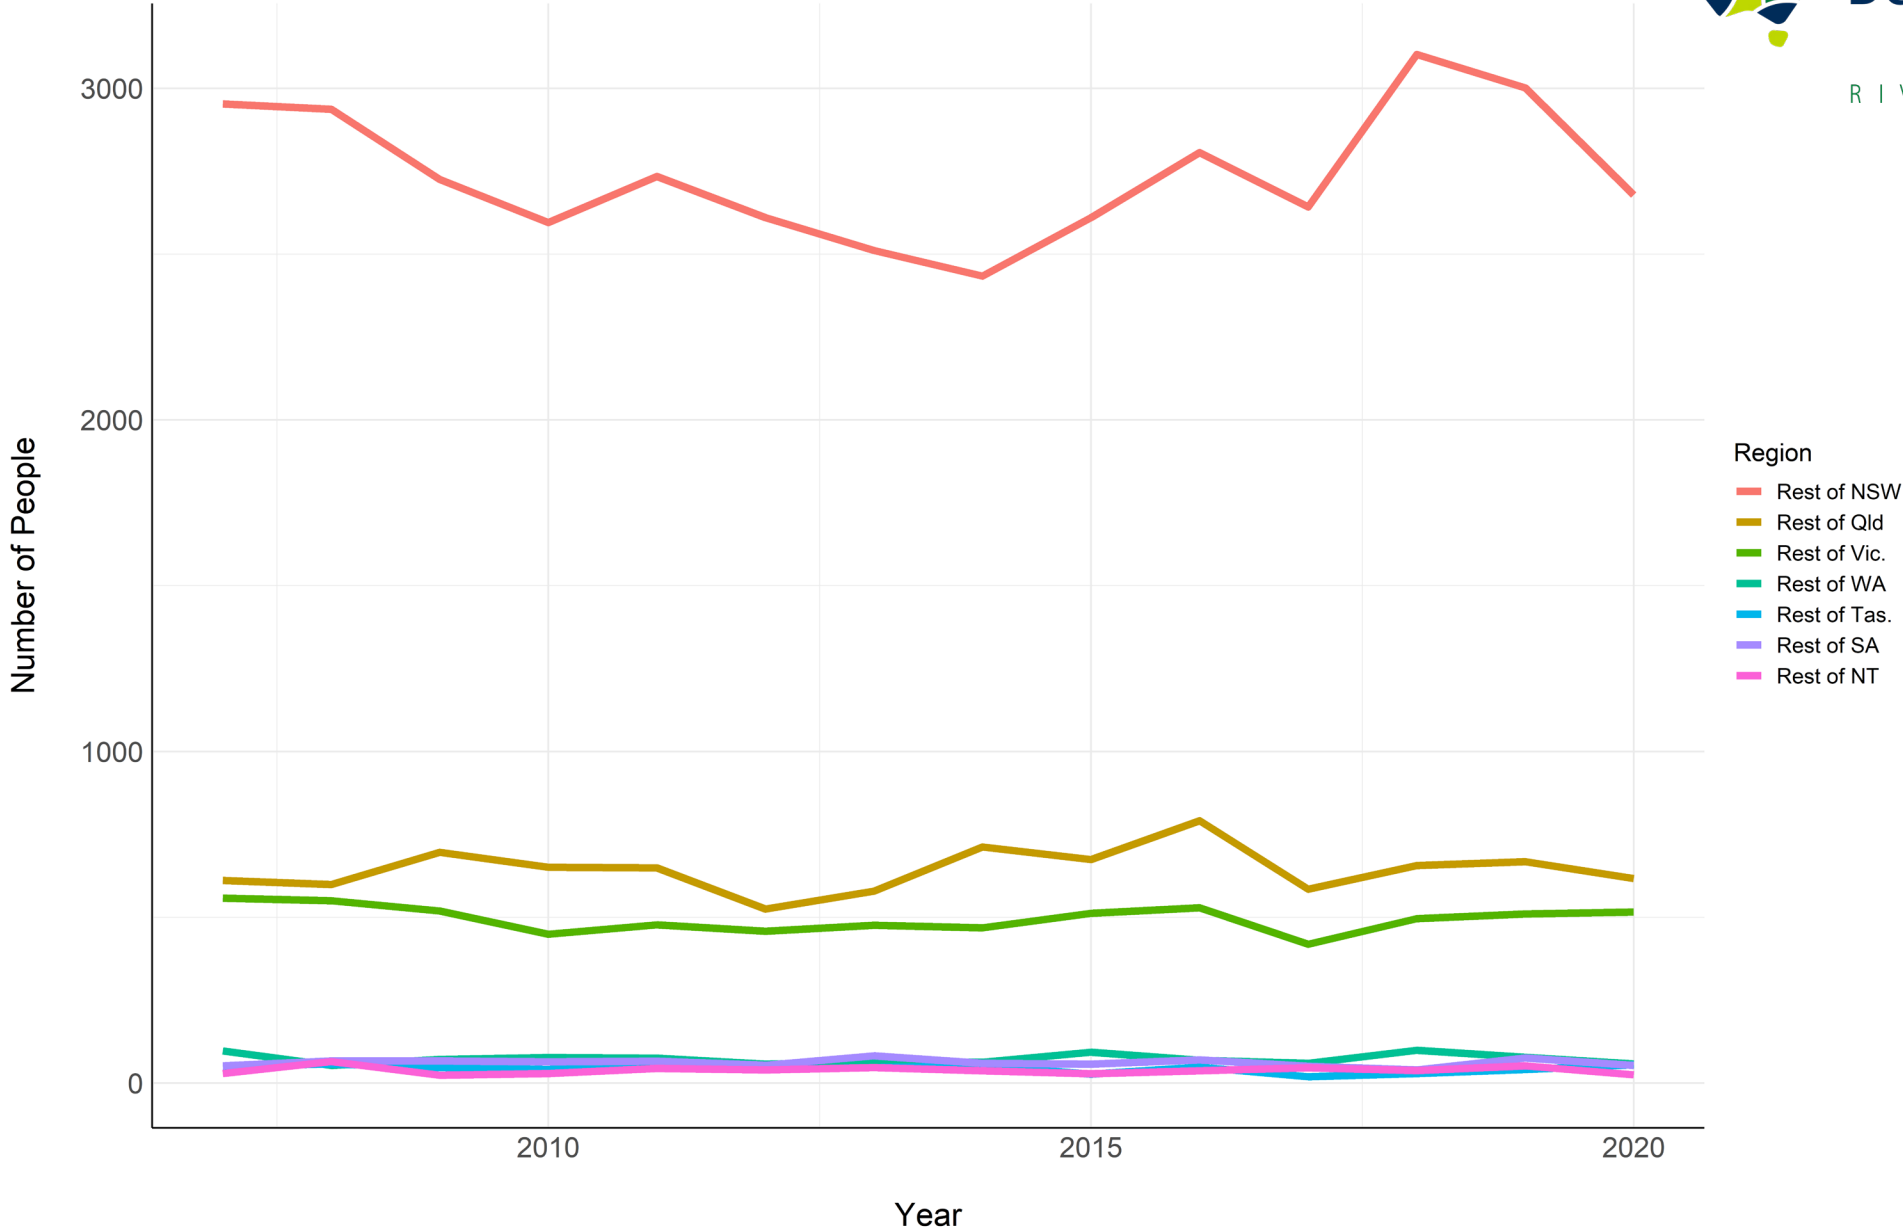

Regional Internal Migration Estimates In and Out of the Riverina from 2007 to 2020

Compiled by Regional Development Australia Riverina August 2021

Data Source: ABS.Stat [Regional Internal Migration Estimates](#)

Based on medicare and defence change of address data

Explanatory notes: [55 – 60](#)

Method Discussion Paper: <https://www.abs.gov.au/ausstats/abs@.nsf/mf/3405.0.55.001>

When people leave the Riverina,
where do they move to?

Where do people from the Riverina Move to?

The majority of people leaving the Riverina stay in Regional NSW.

Where in regional NSW do they move to?

Where in Regional NSW do people move to from the Riverina?

An Estimated 7476 people moved to
the Riverina in 2020.

Where did they move from?

Where are people coming to the Riverina from?

What regions are people coming to the Riverina from?

What regions in NSW are people coming to the Riverina from?