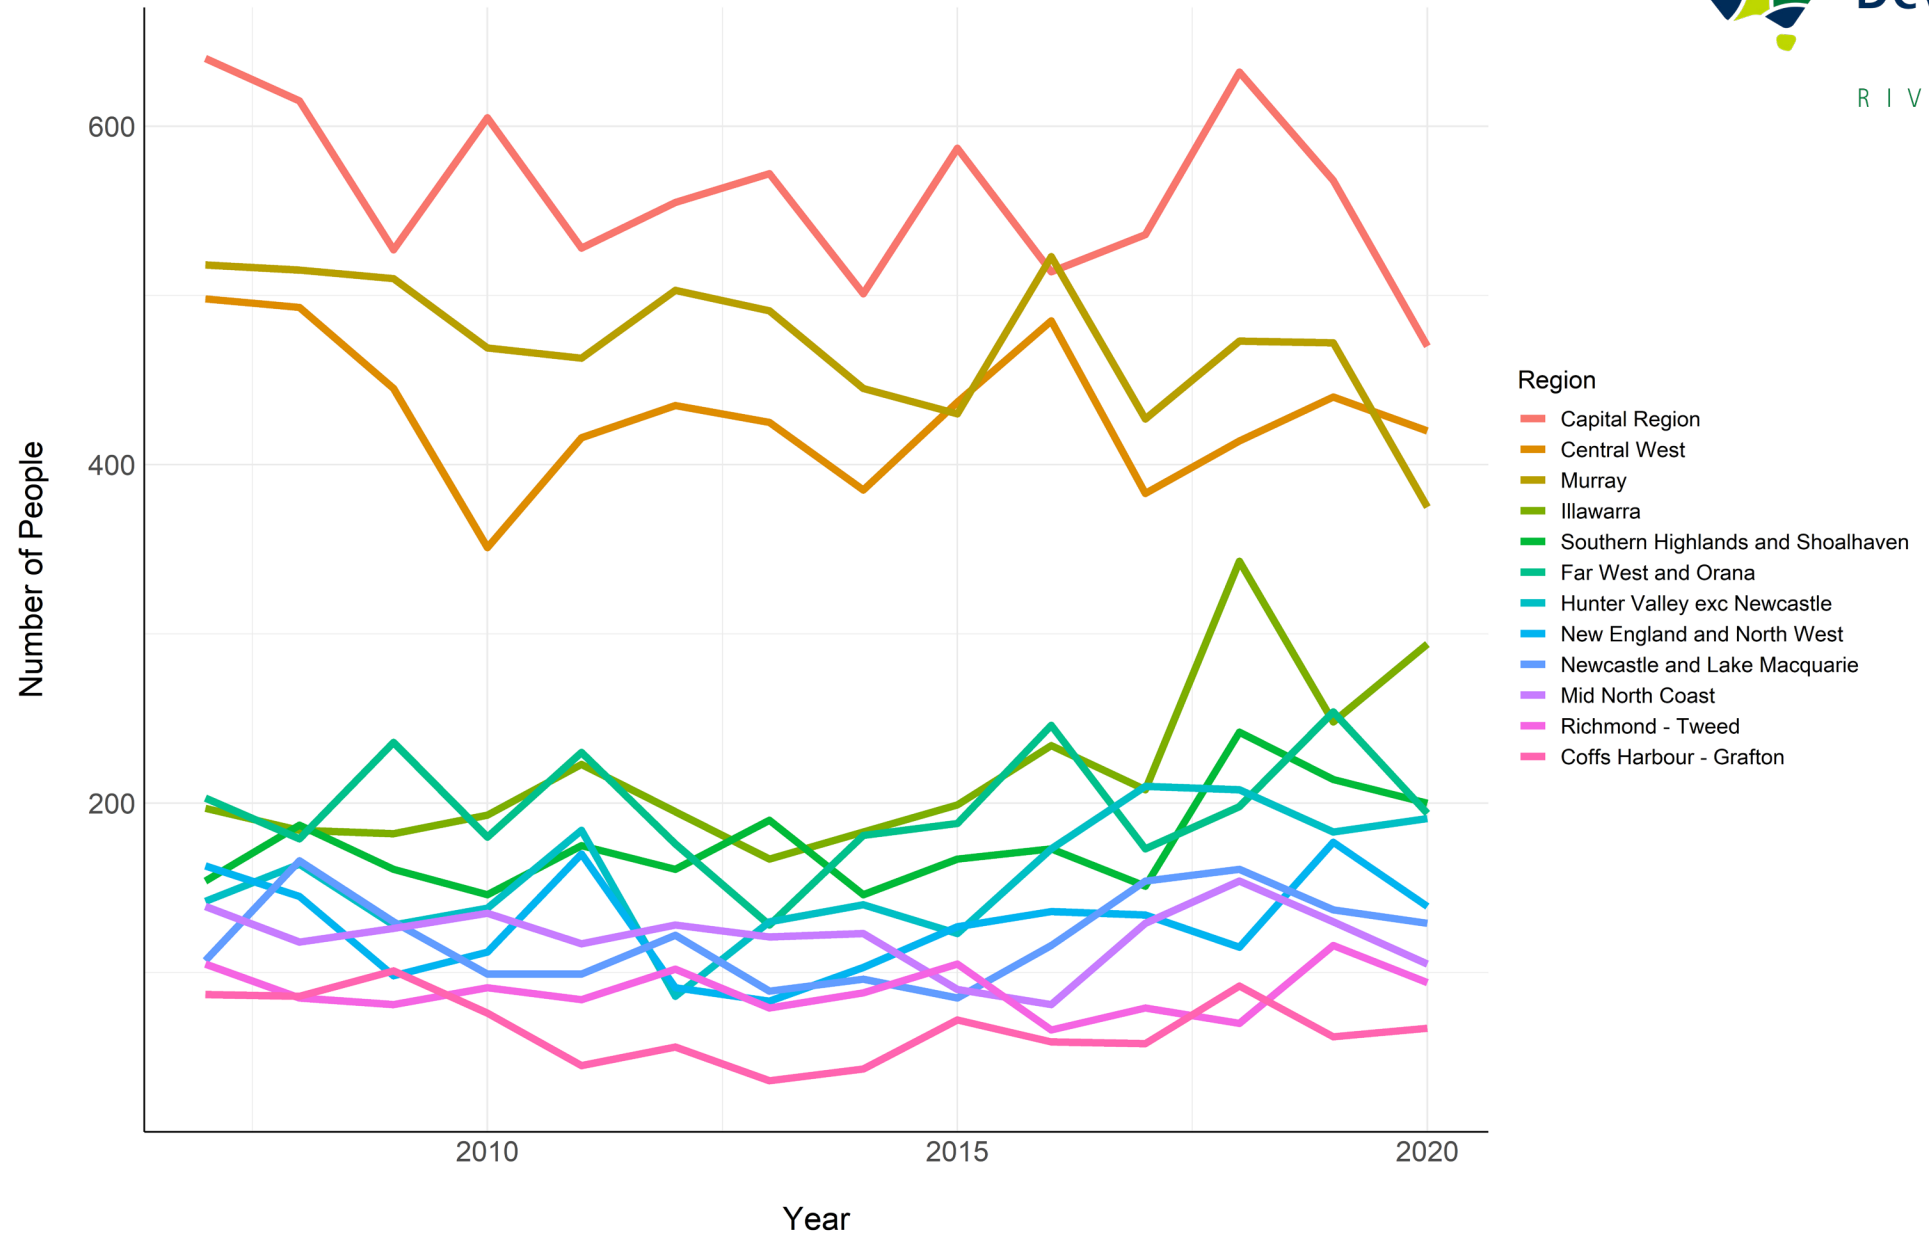

Regional Internal Migration Estimates In and Out of the Riverina from 2007 to 2020

Compiled by Regional Development Australia Riverina August 2021

Data Source: ABS.Stat [Regional Internal Migration Estimates](#)

Where do people from the Riverina Move to?

The majority of people leaving the Riverina stay in Regional NSW.

Where in regional NSW do they move to?

Where in Regional NSW do people move to from the Riverina?

An Estimated 7476 people moved to
the Riverina in 2020.

Where did they move from?

Where are people coming to the Riverina from?

What regions are people coming to the Riverina from?

What regions in NSW are people coming to the Riverina from?

What cities are people coming to the Riverina from?

What regions do people from
Australia's capital cities move to?

What NSW Regions do people move to from cities around Australia?

What NSW Regions do people move to from Sydney?