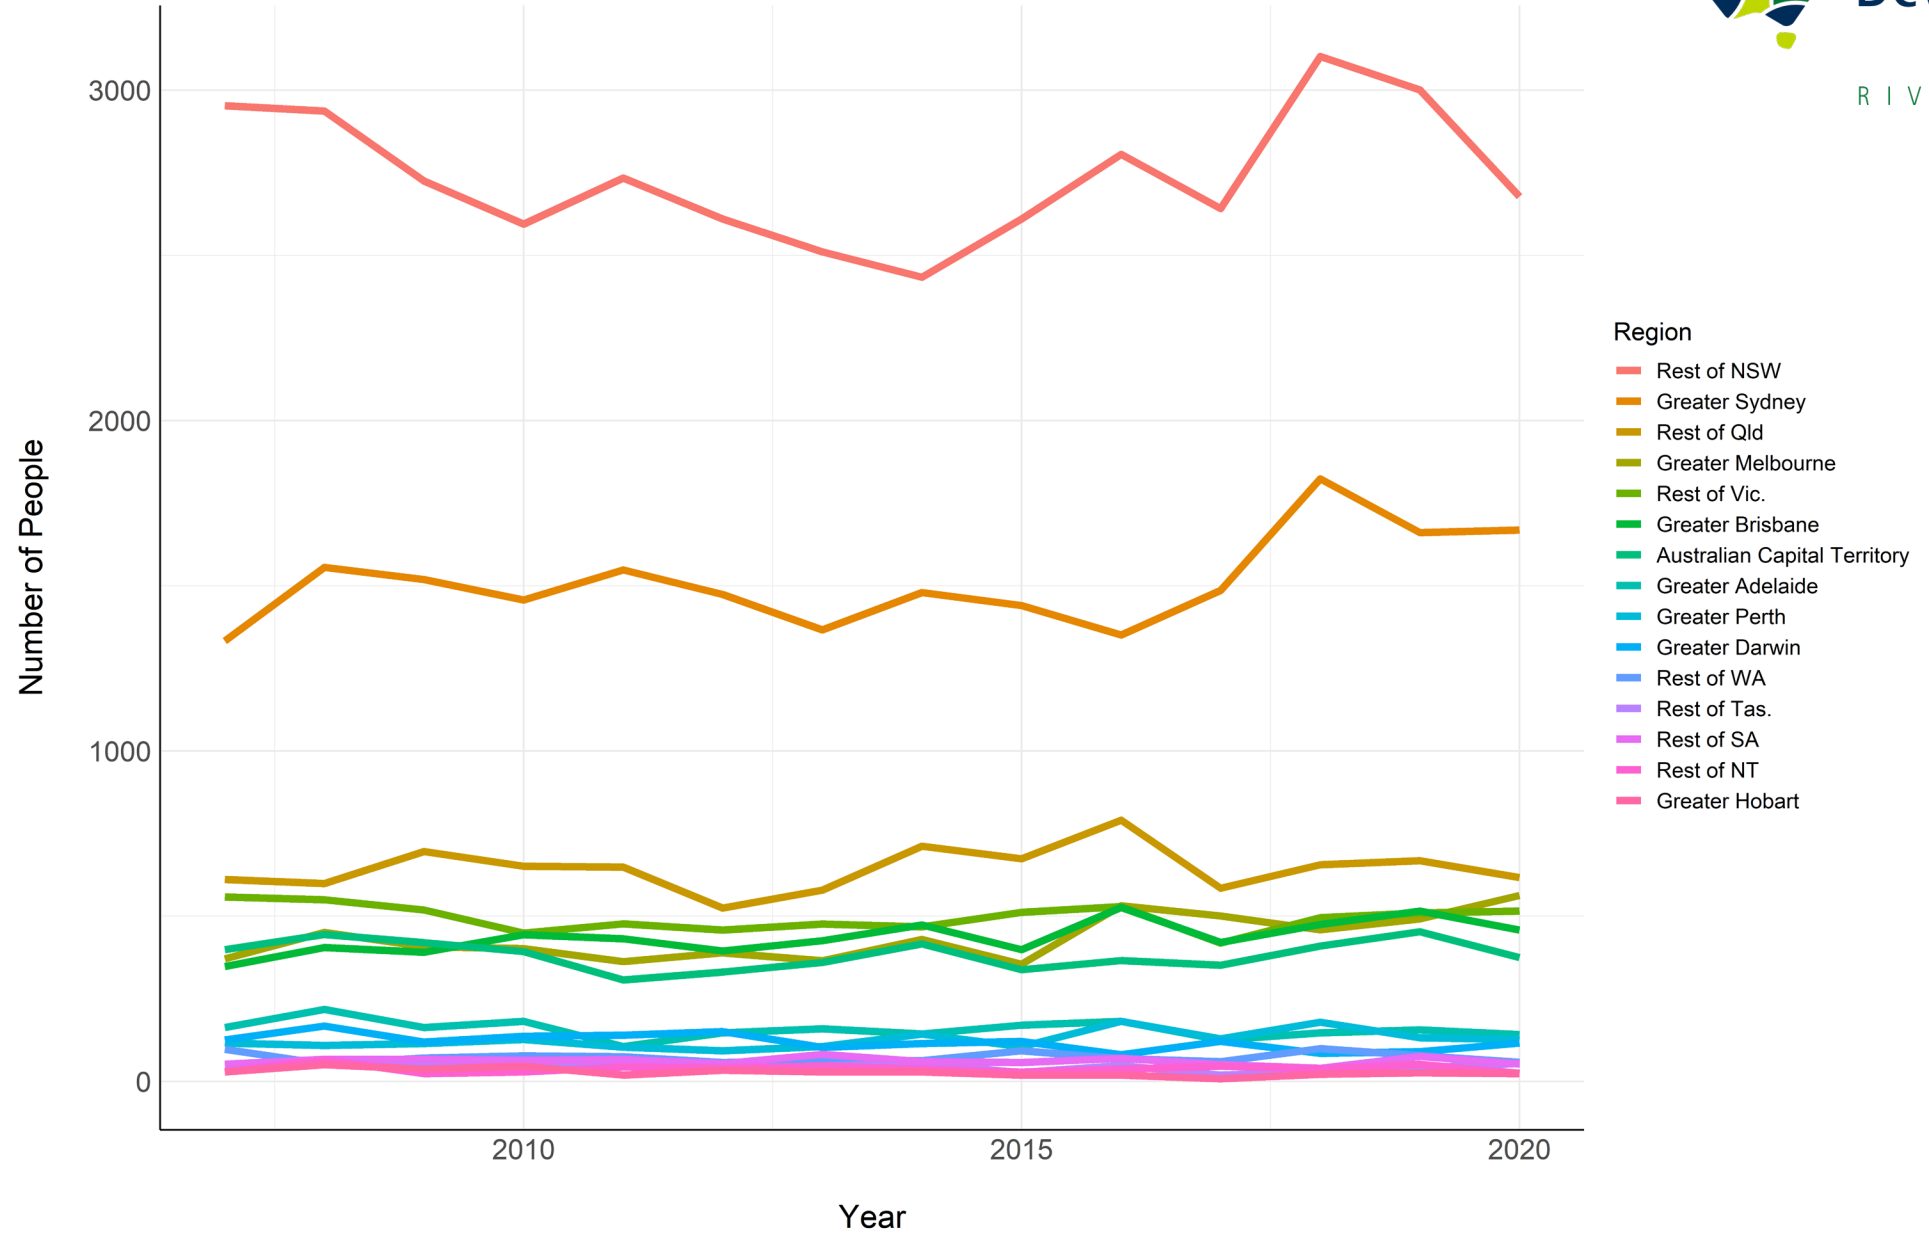

Regional Internal Migration Estimates In and Out of the Riverina from 2007 to 2020

Compiled by Regional Development Australia Riverina August 2021

Data Source: ABS.Stat [Regional Internal Migration Estimates](#)

Where do people from the Riverina Move to?

The majority of people leaving the Riverina stay in Regional NSW.

Where in regional NSW do they move to?

Where in Regional NSW do people move to from the Riverina?

An Estimated 7476 people moved to
the Riverina in 2020.

Where did they move from?

Where are people coming to the Riverina from?

What regions are people coming to the Riverina from?

What regions in NSW are people coming to the Riverina from?

What cities are people coming to the Riverina from?

What regions do people from
Australia's capital cities move to?

What NSW Regions do people move to from cities around Australia?

What NSW Regions do people move to from Sydney?