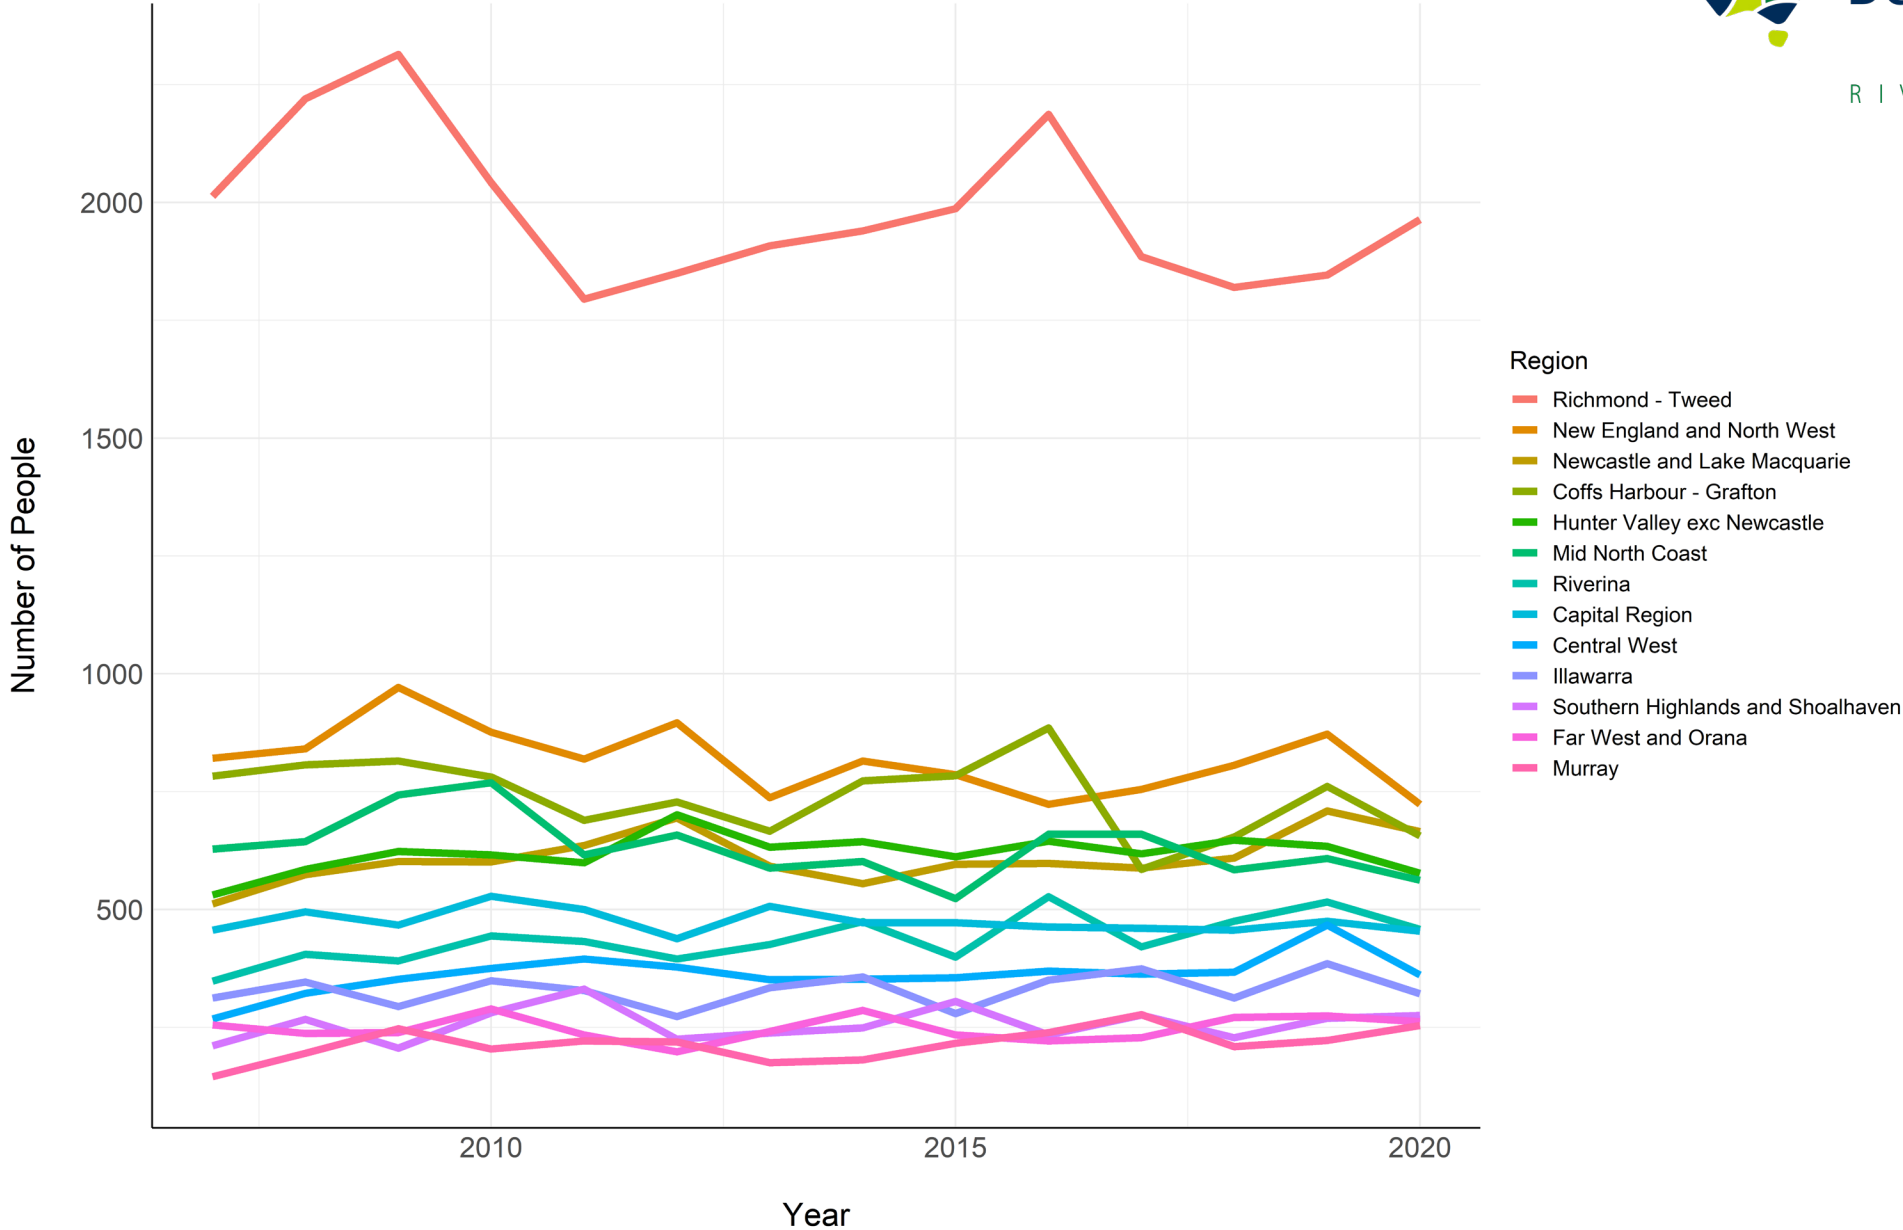

Regional Internal Migration Estimates In and Out of the Riverina from 2007 to 2020

Compiled by Regional Development Australia Riverina August 2021

Data Source: ABS.Stat [Regional Internal Migration Estimates](#)

An Estimated 7476 people moved to
the Riverina in 2020.

Where did they move from?

Where are people coming to the Riverina from?

What regions are people coming to the Riverina from?

What regions in NSW are people coming to the Riverina from?

What cities are people coming to the Riverina from?

What regions do people from
Australia's capital cities move to?

What NSW Regions do people move to from cities around Australia?

What NSW Regions do people move to from Sydney?

What NSW Regions do people move to from Melbourne?

What NSW Regions do people move to from Brisbane?

What NSW Regions do people move to from Perth?

What NSW Regions do people move to from Adelaide?

What NSW Regions do people move to from Darwin?