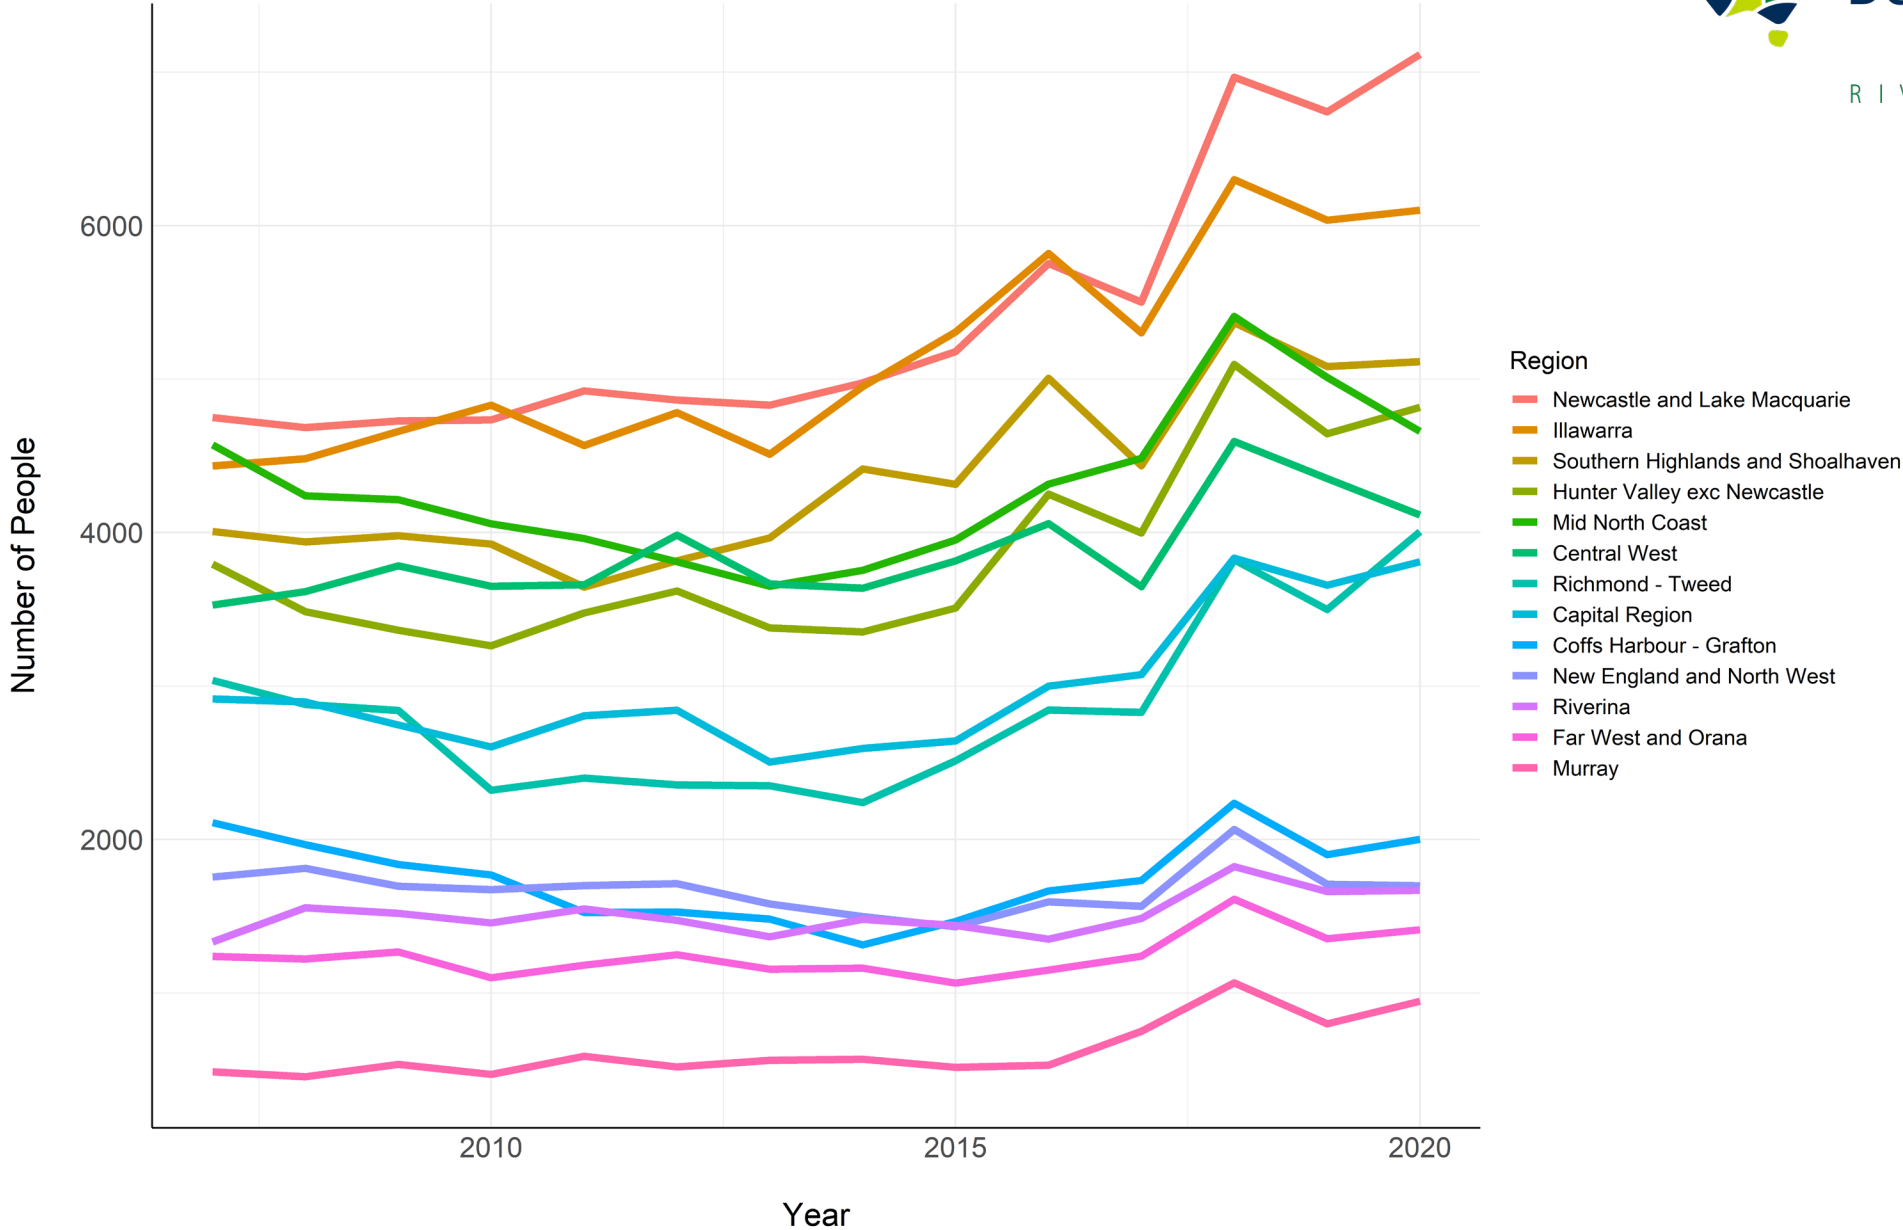

Where do people from the Riverina Move to?

The majority of people leaving the Riverina stay in Regional NSW.

Where in regional NSW do they move to?

Where in Regional NSW do people move to from the Riverina?

An Estimated 7476 people moved to
the Riverina in 2020.

Where did they move from?

Where are people coming to the Riverina from?

What regions are people coming to the Riverina from?

What regions in NSW are people coming to the Riverina from?

What cities are people coming to the Riverina from?

What regions do people from
Australia's capital cities move to?

What NSW Regions do people move to from cities around Australia?

What NSW Regions do people move to from Sydney?

What NSW Regions do people move to from Melbourne?

What NSW Regions do people move to from Brisbane?

What NSW Regions do people move to from Perth?

What NSW Regions do people move to from Adelaide?

What NSW Regions do people move to from Darwin?